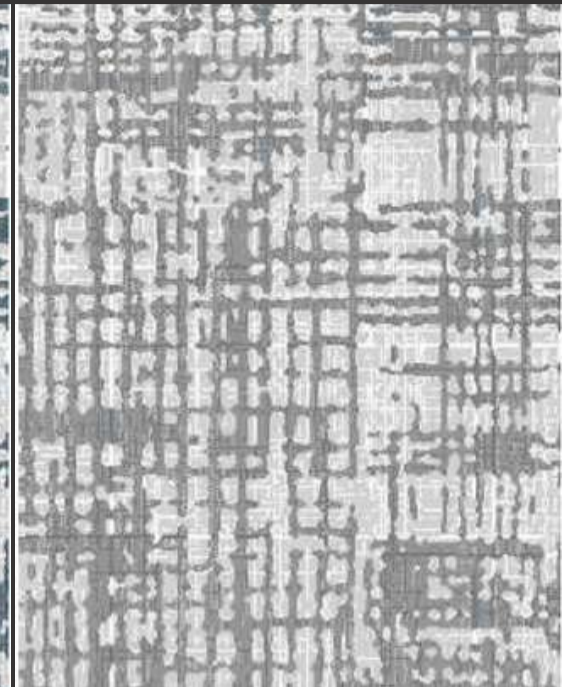

REPEAT PATTERN: 100CM (W) X 115CM (L)

ELEGANCE_CREAM VIZON

ELEGANCE_GREY GREEN

ELEGANCE_GREY NAVY

ELEGANCE_GREY

SPECIFICATIONS

YARN PILE	: SOFT PILE OLEFIN HEATSET & POLYSTER MICROFIBER SHRINK
CONSTRUCTION	: WOVEN WILTON (POWER LOOM)
SURFACE	: HIGH-LOW CUT PILE/ SHRINK
PILE WEIGHT	: 72 oz +/-
TOTAL WEIGHT	: 98 oz +/-
PILE HEIGHT	: 15MM
TOTAL HEIGHT	: 18MM
POINTS	: 920000/M2
SHOT DENSITY	: 70/10 CM
WARP RATE	: 60/10 CM
ROLL WIDTH	: 4M (13.12ft)
FLAMMABILITY RADIUS EFFECTS	: PASSED
LIGHT FASTNESS	: 5/6
WATER RESISTANCE	: 4/5
PATTERN REPEAT	: 100CM (W) X 115CM (L)
COUNTRY OF ORIGIN	: TURKEY