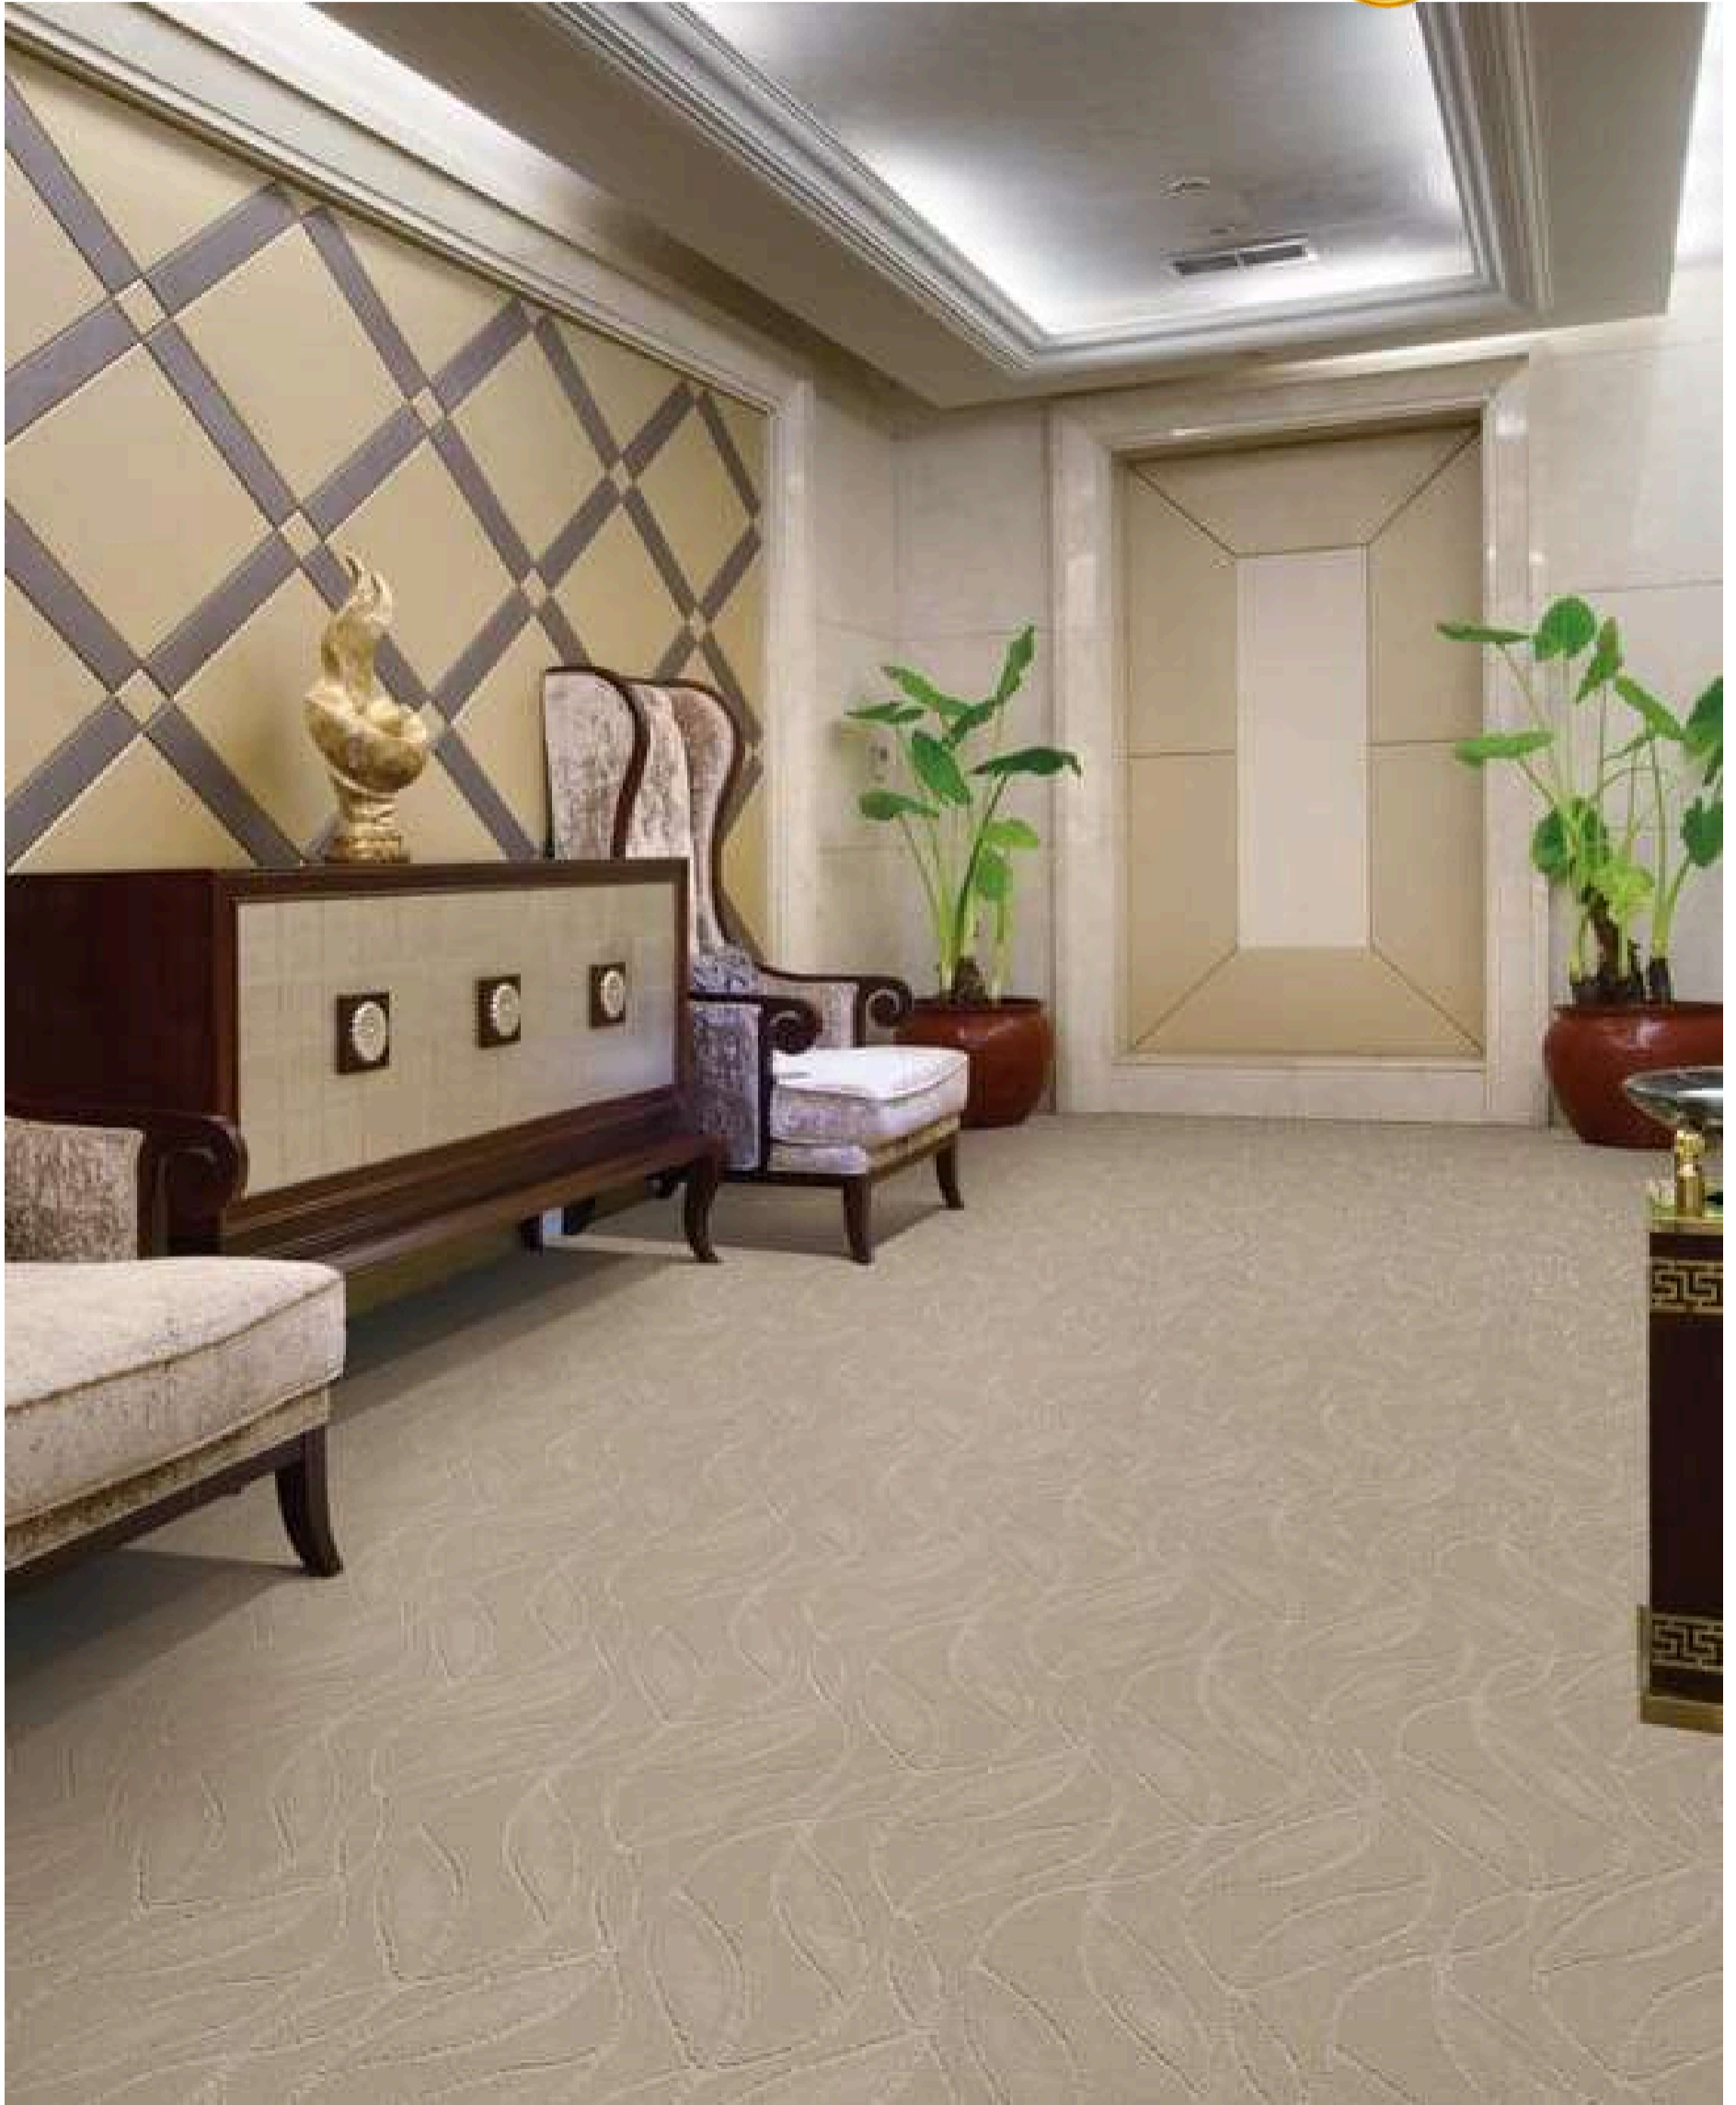

WAVE

HARGA DIRECT KILANG

RM3.68 / sqft

HARGA SIAP PASANG

RM4.68 / sqft

>500sqft & above

BEST PRICE!

CHB-02 OLIVE HAZE