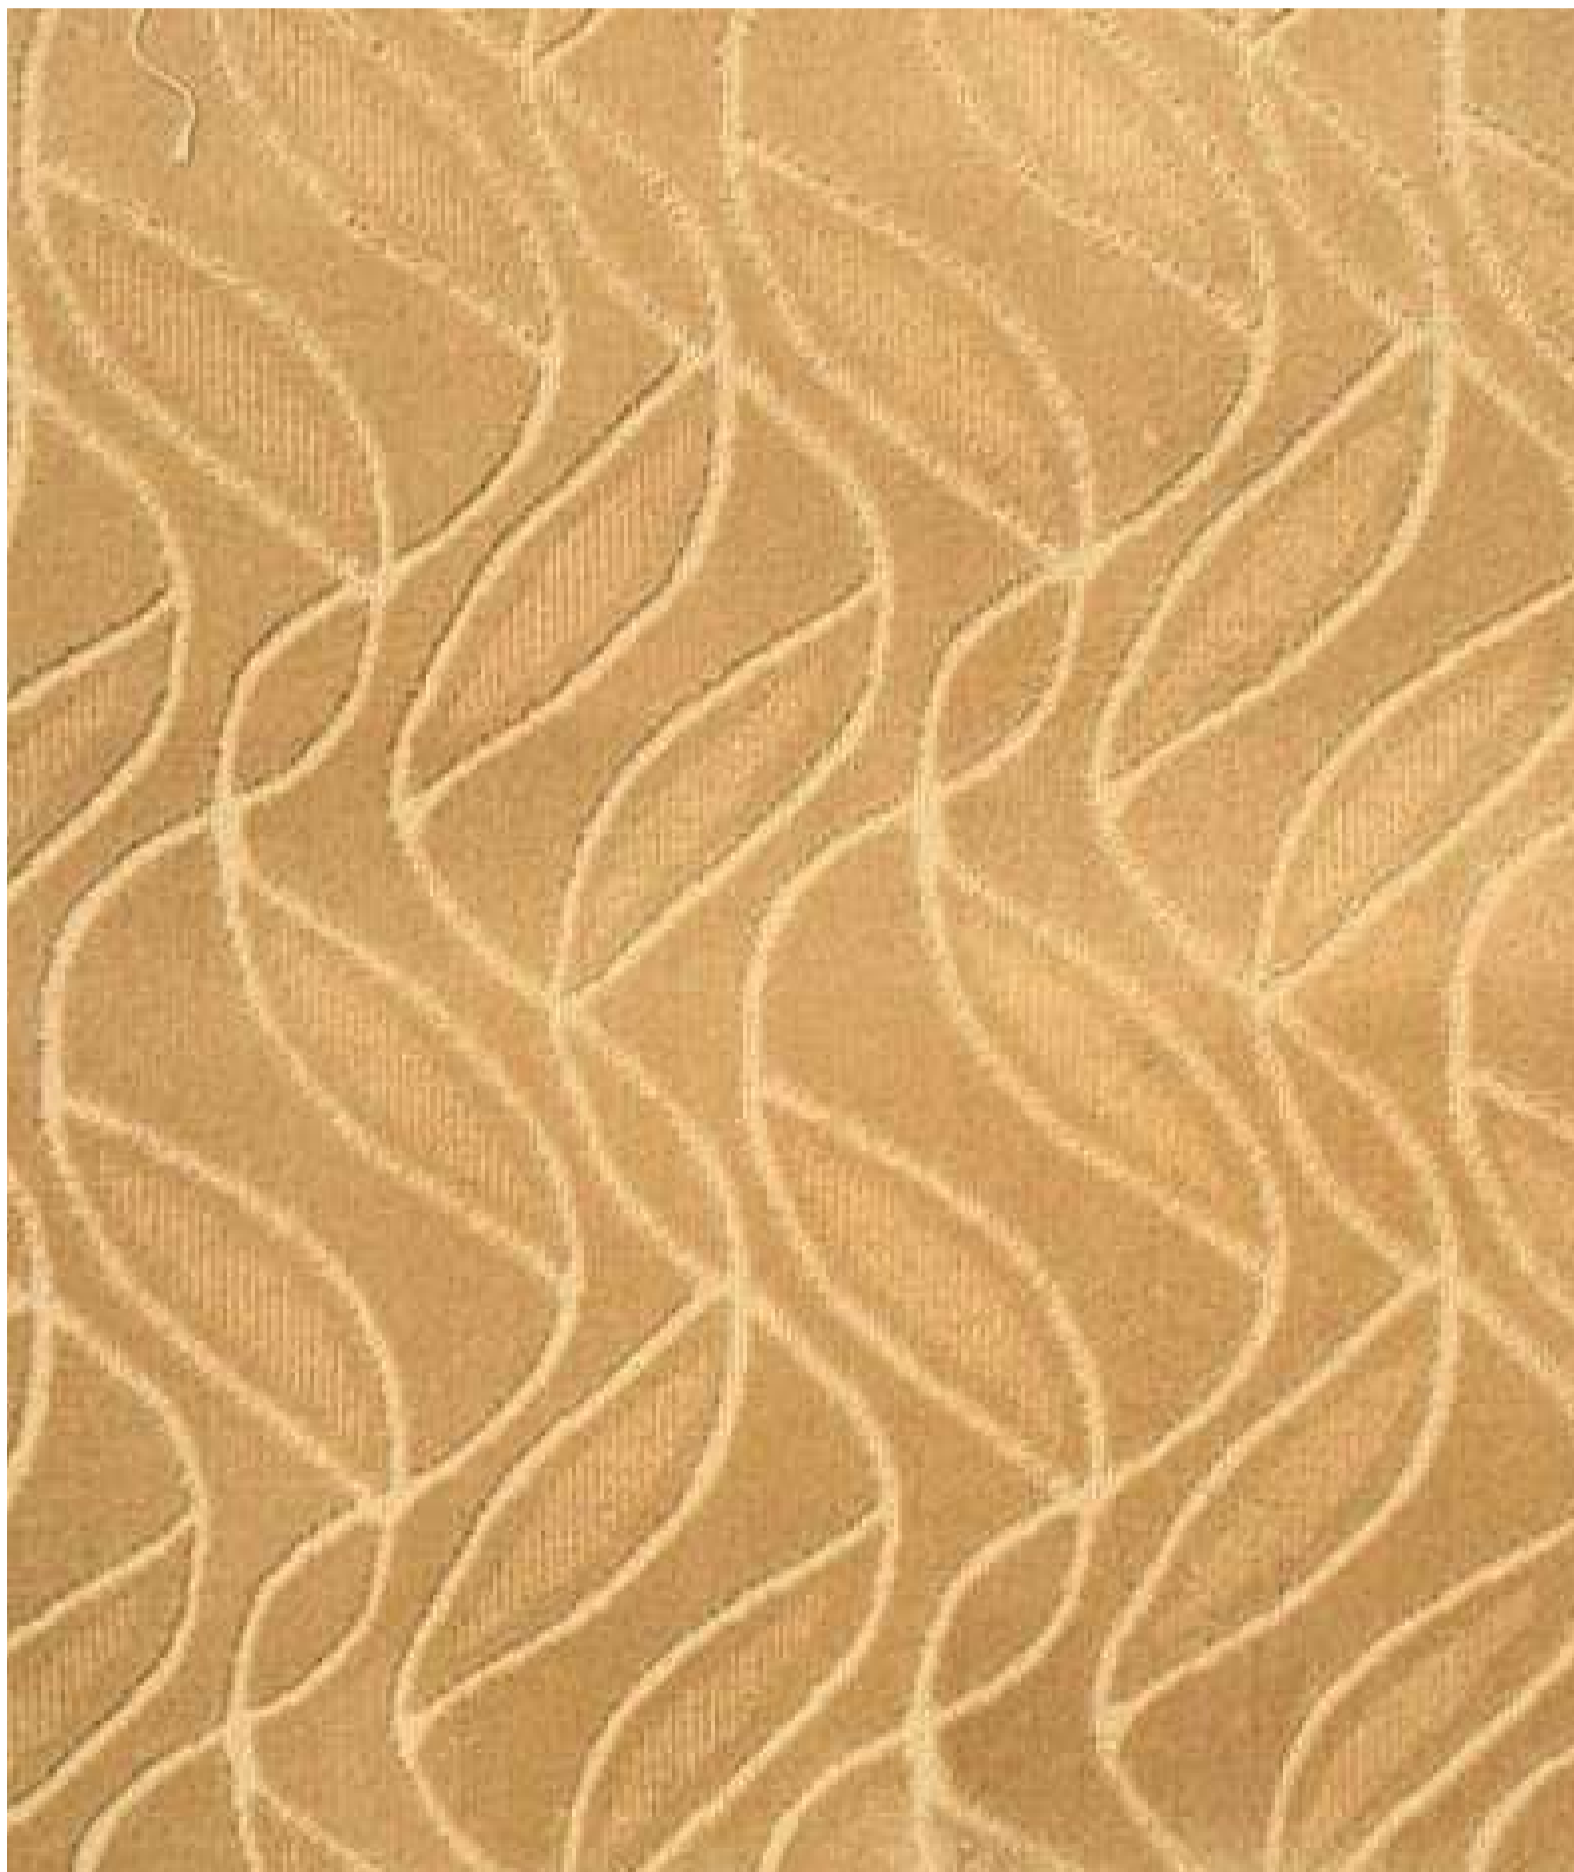

SENTIASA TERMURAH

WAVE

HARGA DIRECT KILANG
RM 3.68 / sqft

HARGA SIAP PASANG
RM 4.68 / sqft

BEST PRICE!

>500sqft & above

ACTUAL CARPET

CHB-01 GOLD LEAF

**CLICK HERE
TO WATCH VIDEO**