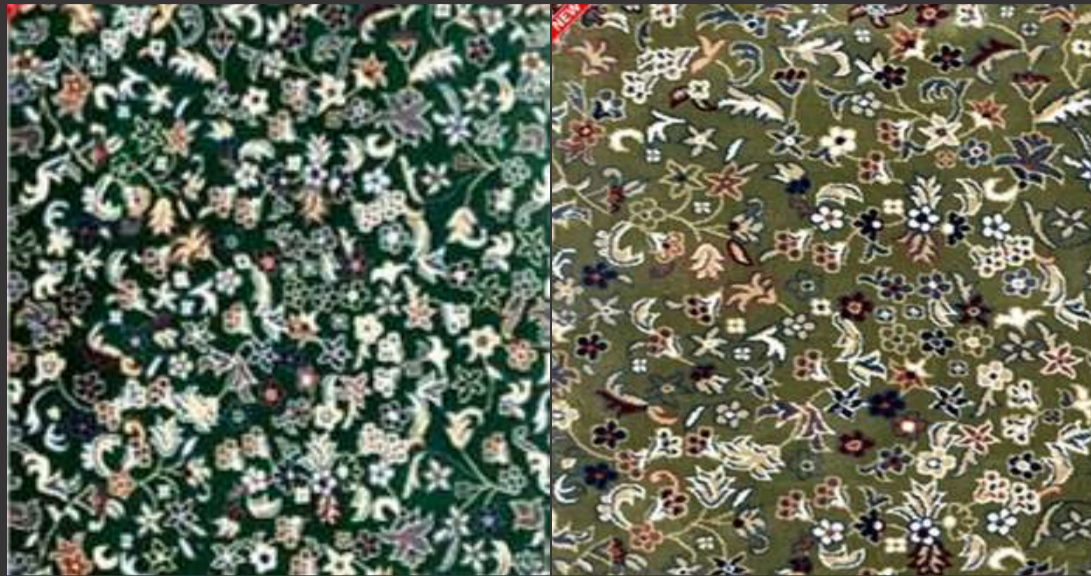

KARPET ISFAHAN

REPEAT PATTERN: 133CM (W) X 120CM (L)

SE537 - EMERALD GREEN

SE537 - GREEN