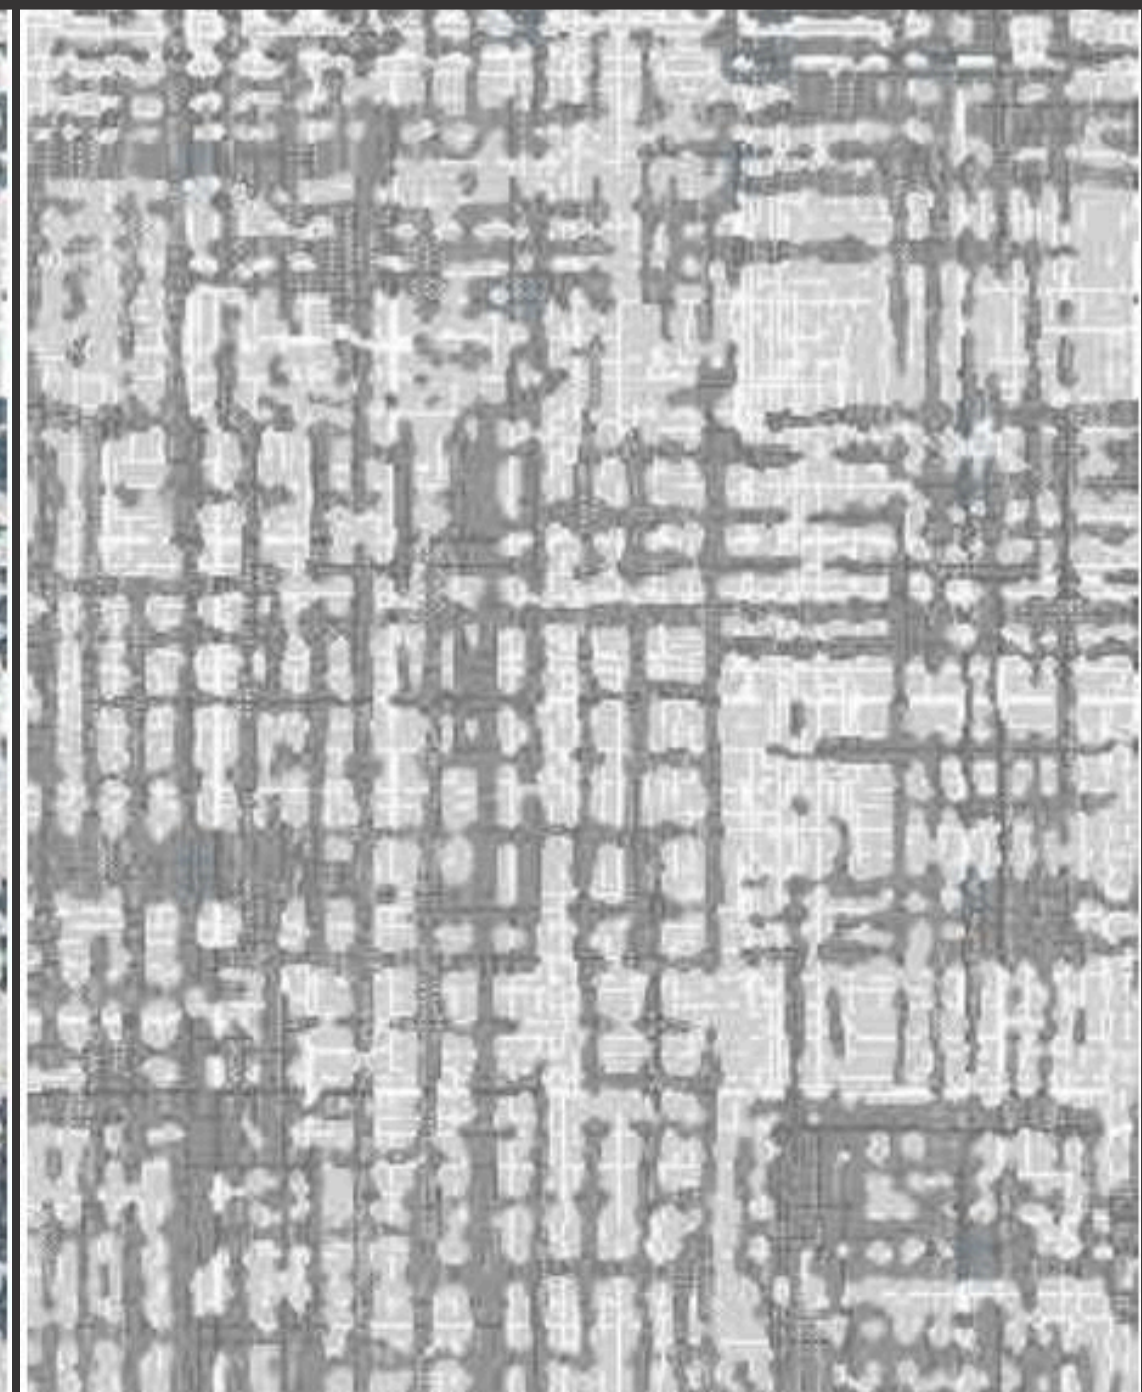

REPEAT PATTERN: 100CM (W) X 115CM (L)

SENTIASA TERMURAH

ETERNITY

PREMIUM ROLL CARPET

GRAND ELEGANCE COLLECTION

GRAND ELEGANCE

COLLECTION

GRAND ELEGANCE