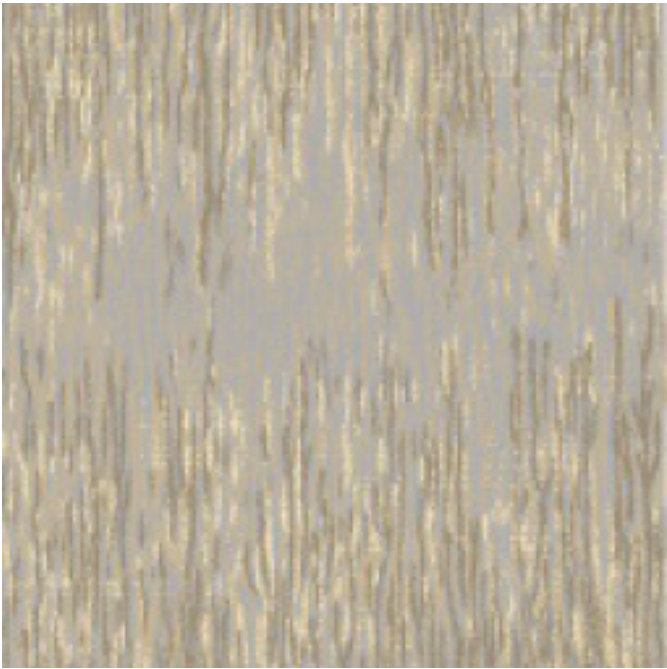

AXMINISTER CARPET

AXMINISTER CARPET

SPECIFICATION A

- Yarn Type : 80% New Zealand Wool 20% Nylon
- Pile Weight : 34 oz
- Total Thickness : 8mm
- Pitch & Rox : 7 x 8

HARGA DIRECT KILANG

RM 8.00
/SQFT

AXM2001 Silver Rain

AXM2002 Golden Dusk

AXM2003 Moonlight Meadow

AXM2004 Blossom Trail

AXM2005 Sapphire Mist

AXM2006 Soft Mocha

AXM2007 Beige Bliss

AXM2008 Sandy Shore

AXM2009 Majestic Path