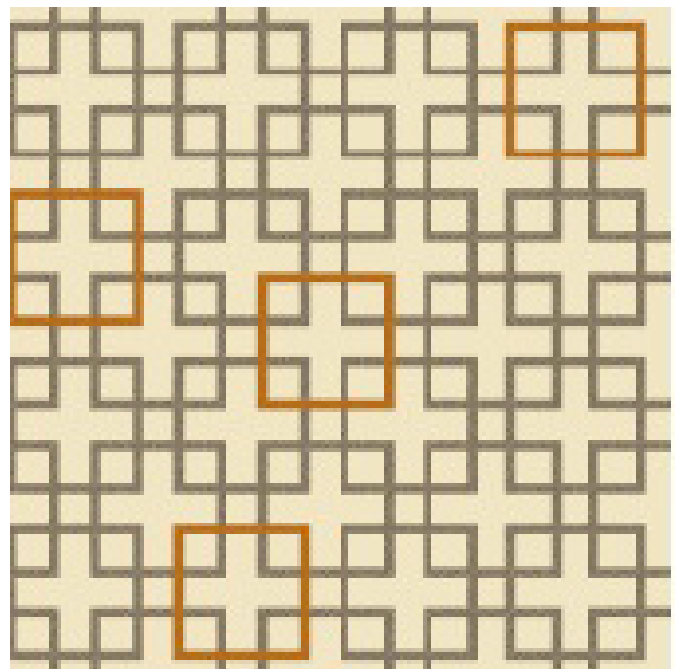

AXMINISTER CARPET

AXMINISTER CARPET

SPECIFICATION A

- Yarn Type : 80% New Zealand Wool 20% Nylon
- Pile Weight : 34 oz
- Total Thickness : 8mm
- Pitch & Rox : 7 x 8

HARGA DIRECT KILANG

RM 8.00
/SQFT

AXM2001 Silver Rain

AXM2019 Emerald Glow

AXM2020 Twilight Bloom

AXM2021 Dream Circles

AXM2022 Spring

AXM2023 Bali Breeze

AXM2024 Zenith

AXM2025 The Elite