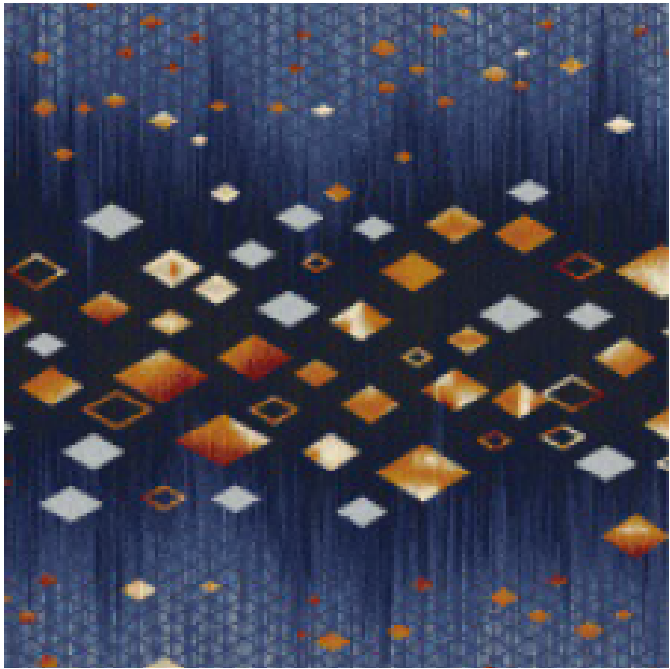

AXMINISTER CARPET

AXMINISTER CARPET

SPECIFICATION A

- Yarn Type : 80% New Zealand Wool 20% Nylon
- Pile Weight : 34 oz
- Total Thickness : 8mm
- Pitch & Rox : 7 x 8

HARGA DIRECT KILANG

RM 8.00
/SQFT

AXM2001 Silver Rain

AXM2002 Golden Dusk

AXM2003 Moonlight Meadow

AXM2004 Blossom Trail

AXM2005 Sapphire Mist

AXM2006 Soft Mocha

AXM2007 Beige Bliss

AXM2008 Sandy Shore

AXM2009 Majestic Path