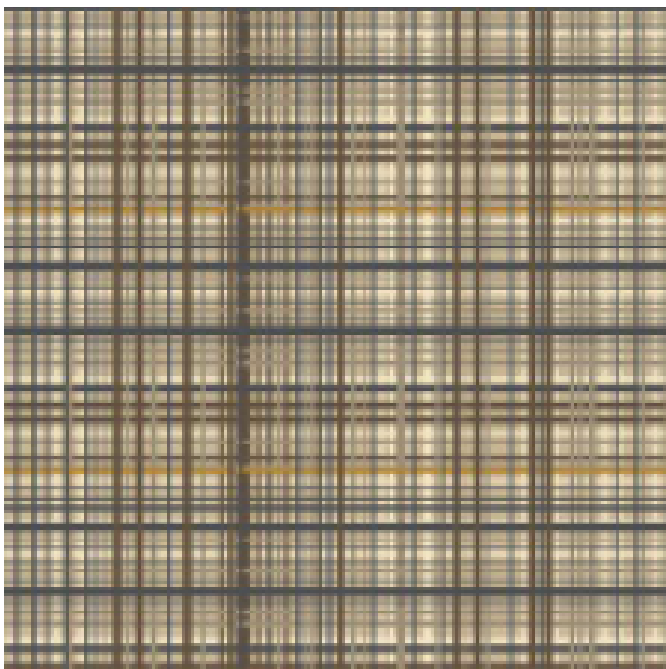

AXMINISTER CARPET

AXMINISTER CARPET

SPECIFICATION A

- Yarn Type : 80% New Zealand Wool 20% Nylon
- Pile Weight : 34 oz
- Total Thickness : 8mm
- Pitch & Rox : 7 x 8

HARGA DIRECT KILANG

RM 8.00
/SQFT

AXM2001 Silver Rain

AXM2002 Golden Dusk

AXM2003 Moonlight Meadow

AXM2004 Blossom Trail

AXM2005 Sapphire Mist

AXM2006 Soft Mocha

AXM2007 Beige Bliss

AXM2008 Sandy Shore

AXM2009 Majestic Path