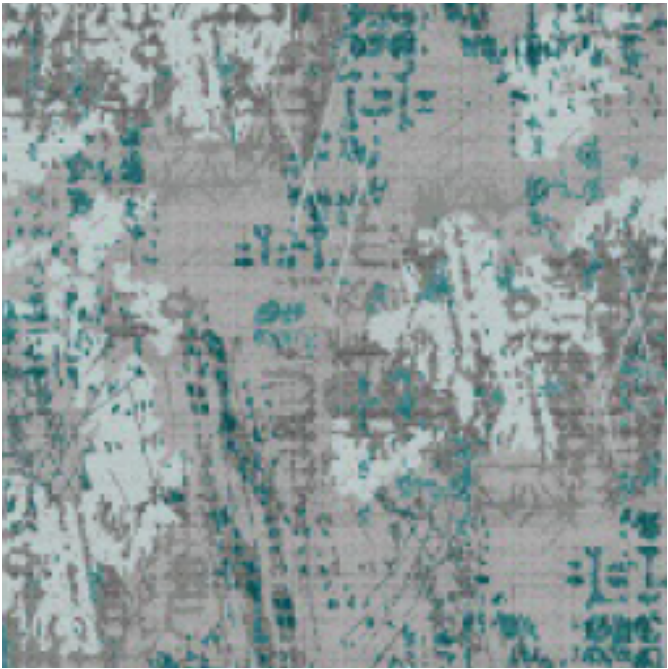

AXMINISTER CARPET

AXMINISTER CARPET

SPECIFICATION A

- Yarn Type : 80% New Zealand Wool 20% Nylon
- Pile Weight : 34 oz
- Total Thickness : 8mm
- Pitch & Rox : 7 x 8

HARGA DIRECT KILANG

RM 8.00
/SQFT

AXM2001 Silver Rain

AXM2002 Golden Dusk

AXM2003 Moonlight Meadow

AXM2004 Blossom Trail

AXM2005 Sapphire Mist

AXM2006 Soft Mocha

AXM2007 Beige Bliss

AXM2008 Sandy Shore

AXM2009 Majestic Path