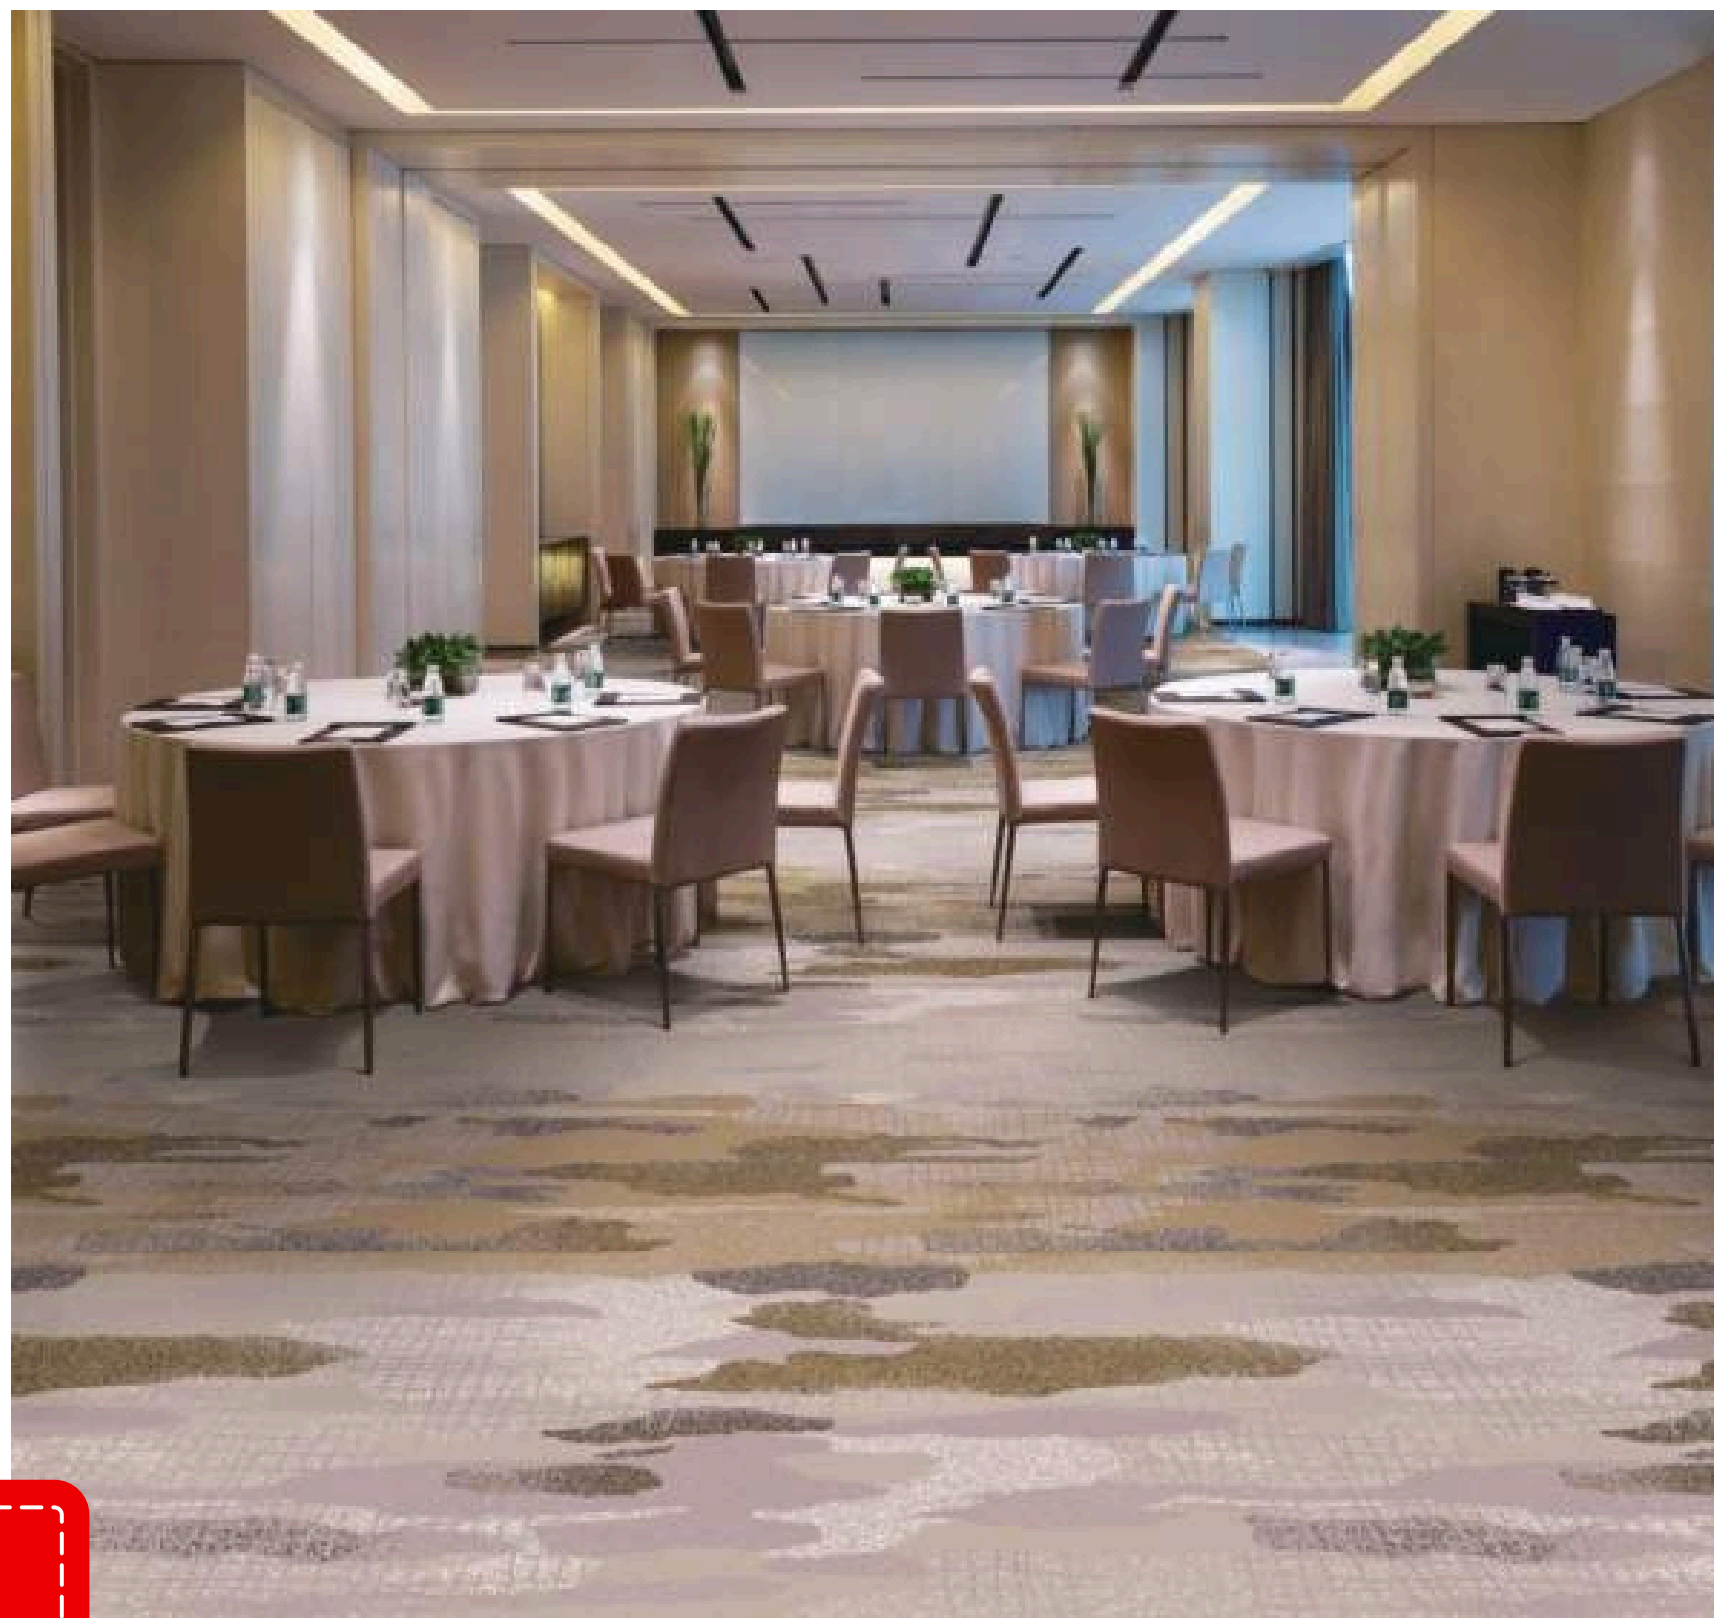

SENTIASA TERMURAH

KL1003

HARGA SUPPLY
RM 4.80/SQFT

HARGA SUPPLY & INSTALL
RM 5.80/SQFT