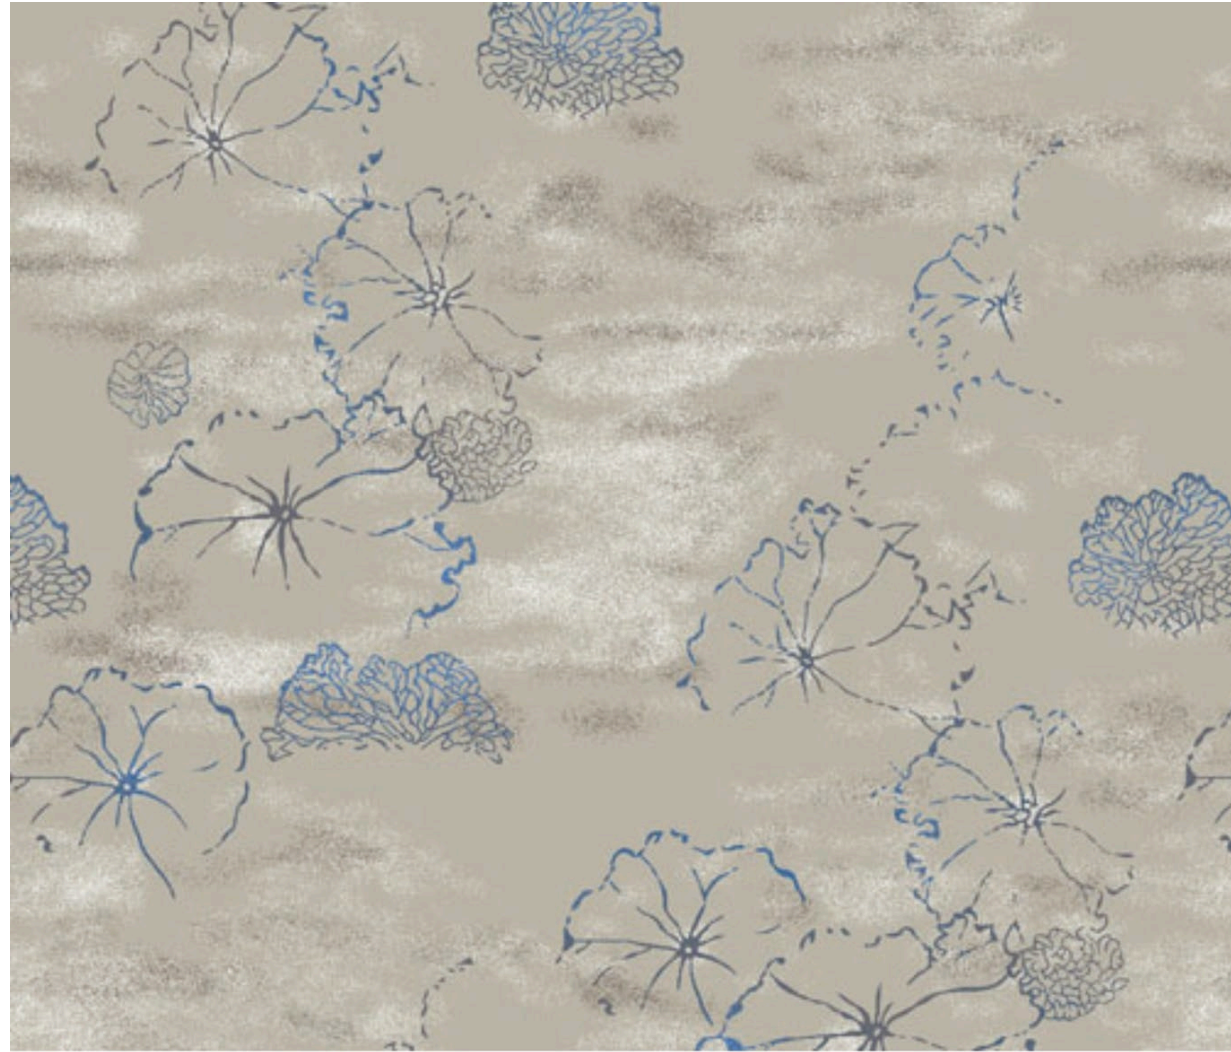

SENTIASA TERMURAH

KL1002

REPEAT : 200*226CM

HARGA SUPPLY
RM 4.80/SQFT
HARGA SUPPLY & INSTALL
RM 5.80/SQFT