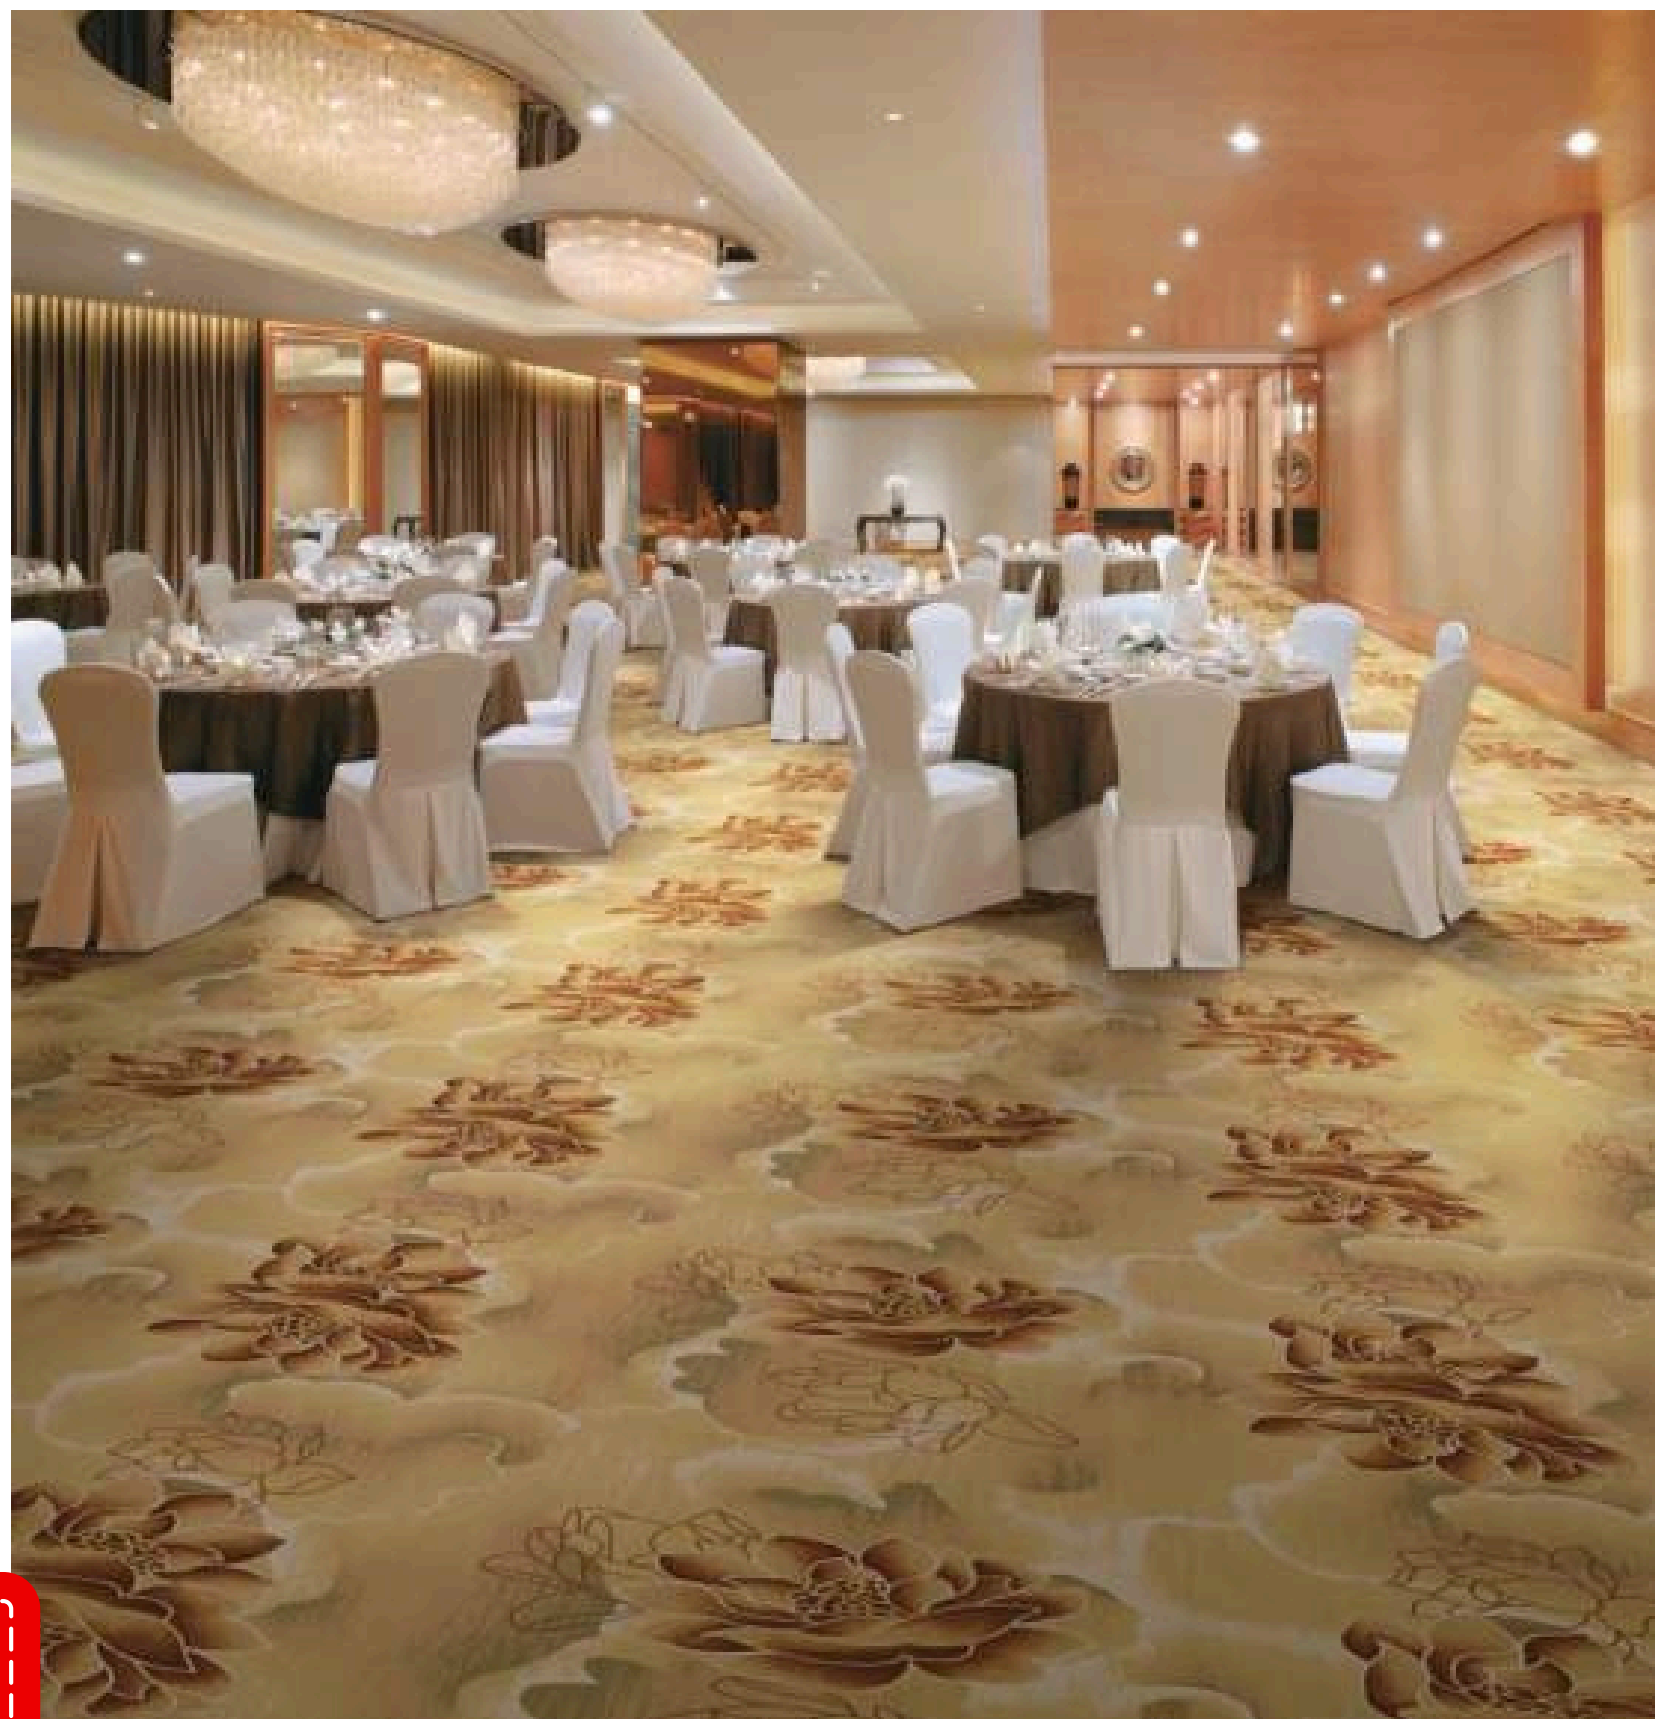

SENTIASA TERMURAH

HARGA SUPPLY
RM 4.80/SQFT
HARGA SUPPLY & INSTALL
RM 5.80/SQFT

KL1001