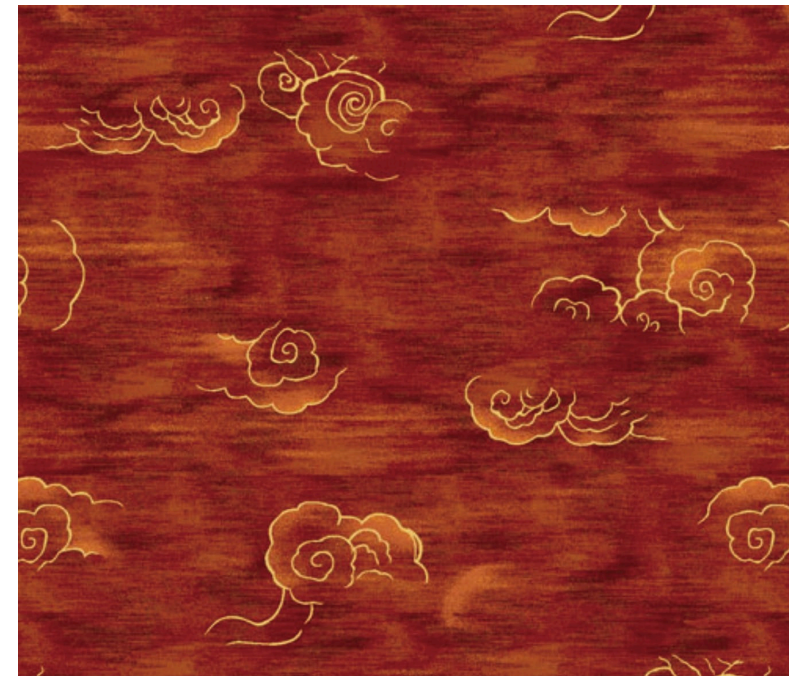

KL1004

REPEAT : 200*333CM

HARGA SUPPLY
RM 4.80/SQFT
HARGA SUPPLY & INSTALL
RM 5.80/SQFT