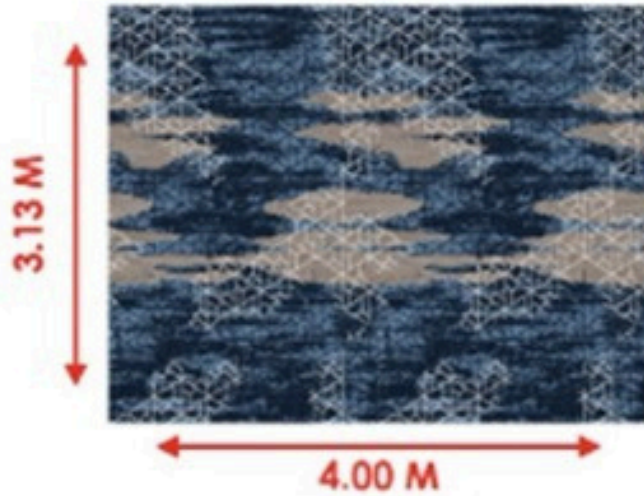

**HARGA SUPPLY & INSTALL**

**RM 4.98/SQFT**

SENTIASA TERMURAH

PREVIEW 4M

Design 22

**HARGA SUPPLY**

**RM 3.98/SQFT**

**HARGA SUPPLY & INSTALL**