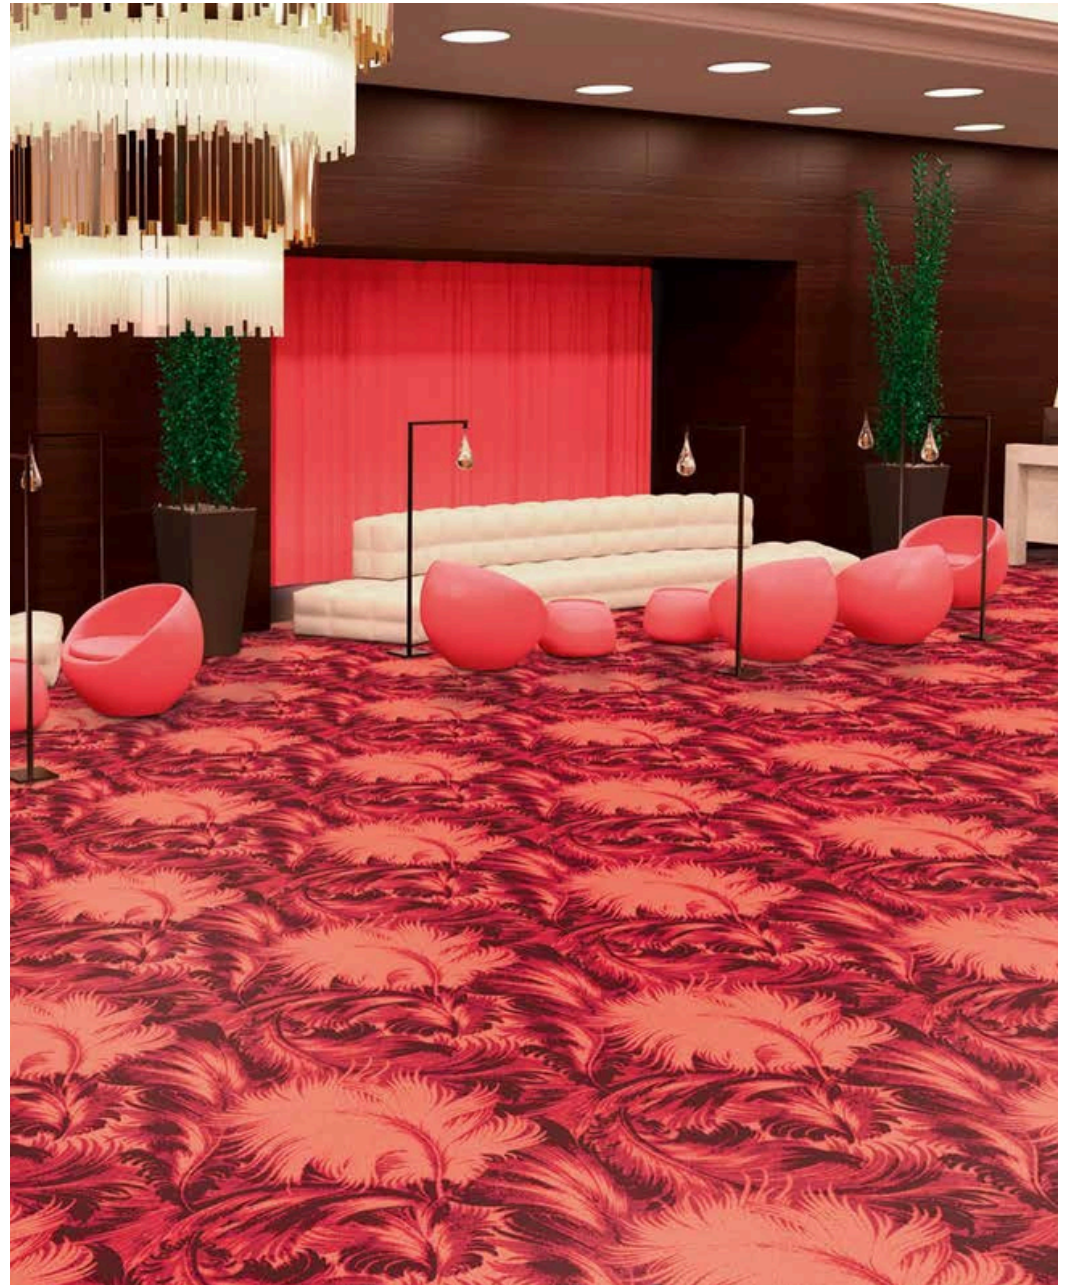

SENTIASA TERMURAH

COLORBANK

HARGA SUPPLY
RM 3.98/SQFT
HARGA SUPPLY & INSTALL
RM 4.98/SQFT