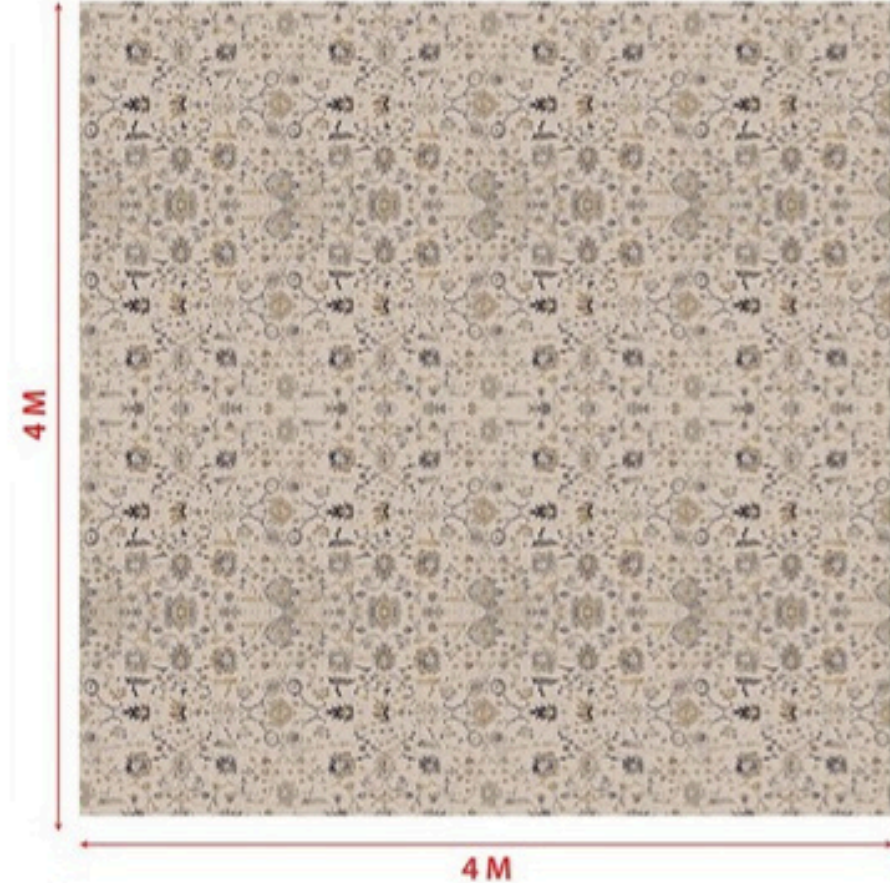

SENTIASA TERMURAH

PREVIEW 4 M

HARGA SUPPLY
RM 3.98/SQFT
HARGA SUPPLY & INSTALL
RM 4.98/SQFT