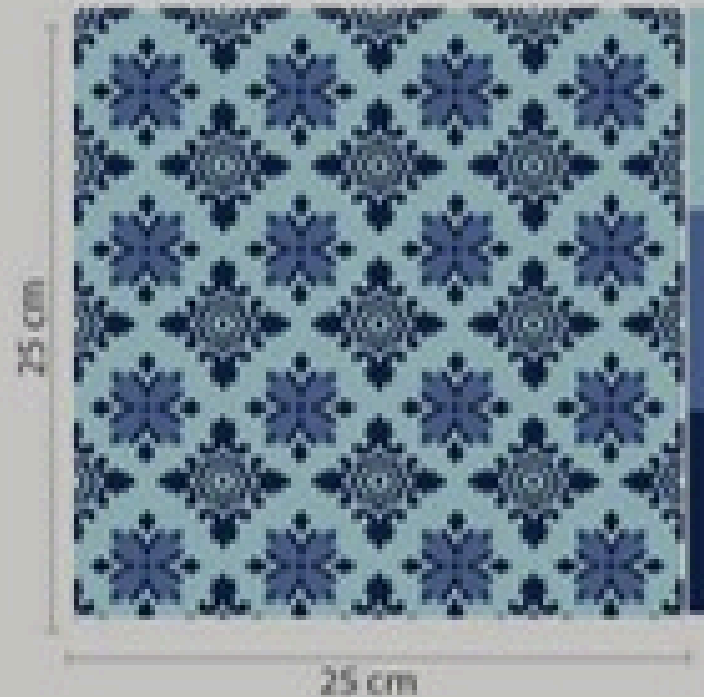

HARGA SUPPLY
RM 3.98/SQFT
HARGA SUPPLY & INSTALL
RM 4.98/SQFT