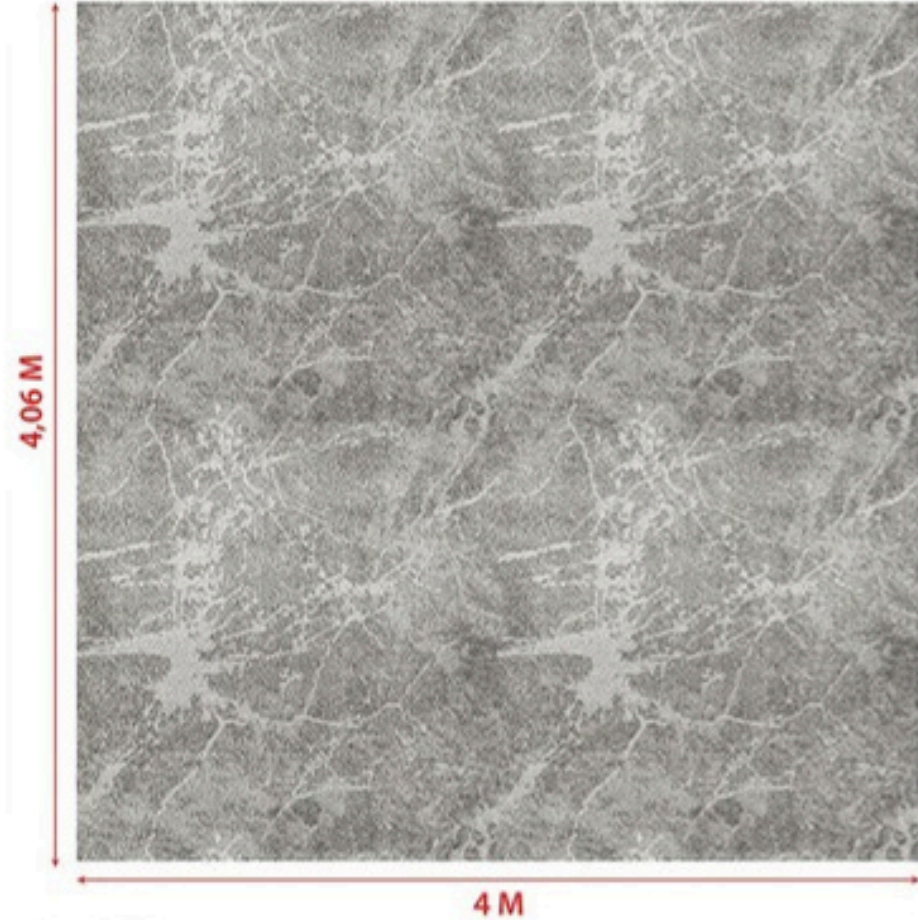

PREVIEW 4 M

HARGA SUPPLY

RM 3.98/SQFT

HARGA SUPPLY & INSTALL

RM 4.98/SQFT