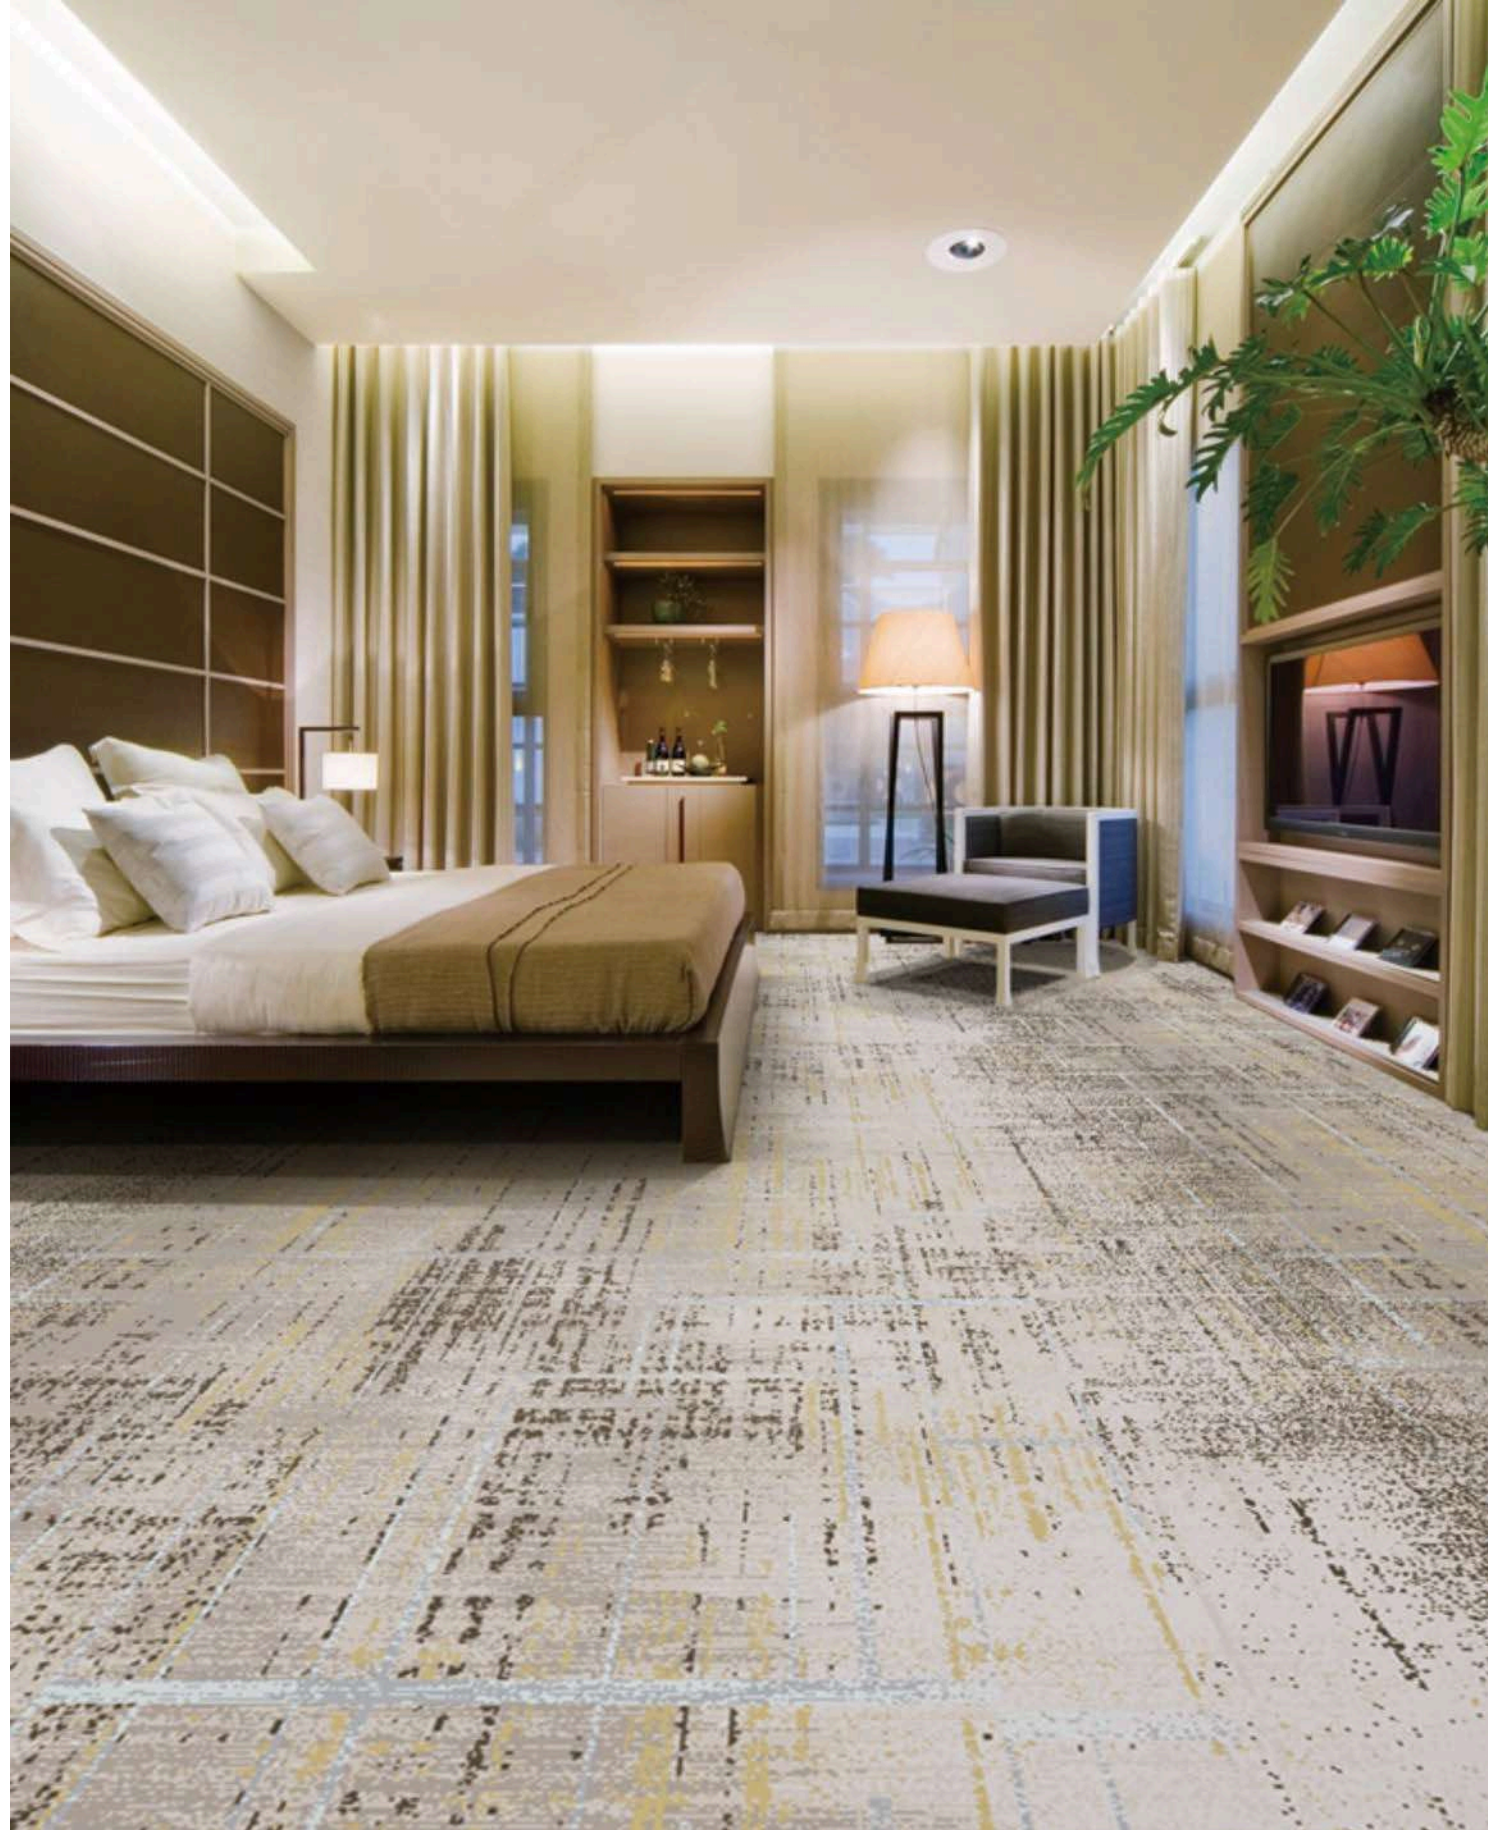

SENTIASA TERMURAH

KL807

HARGA SUPPLY
RM 3.80/SQFT

HARGA SUPPLY
& INSTALL

RM 4.80/SQFT