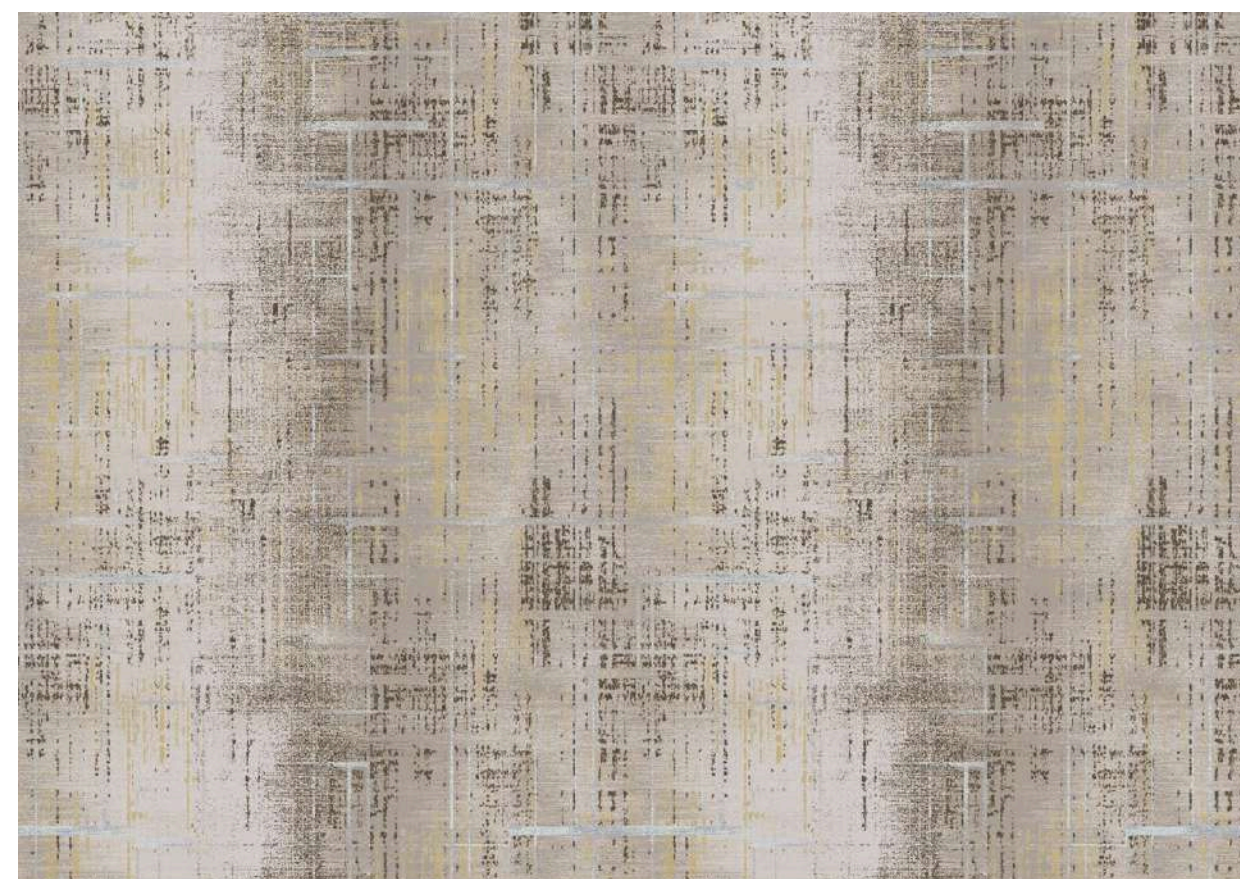

SENTIASA TERMURAH

KL807

REPEAT: 200*284CM

HARGA SUPPLY
RM 3.80/SQFT

HARGA SUPPLY
& INSTALL

RM 4.80/SQFT