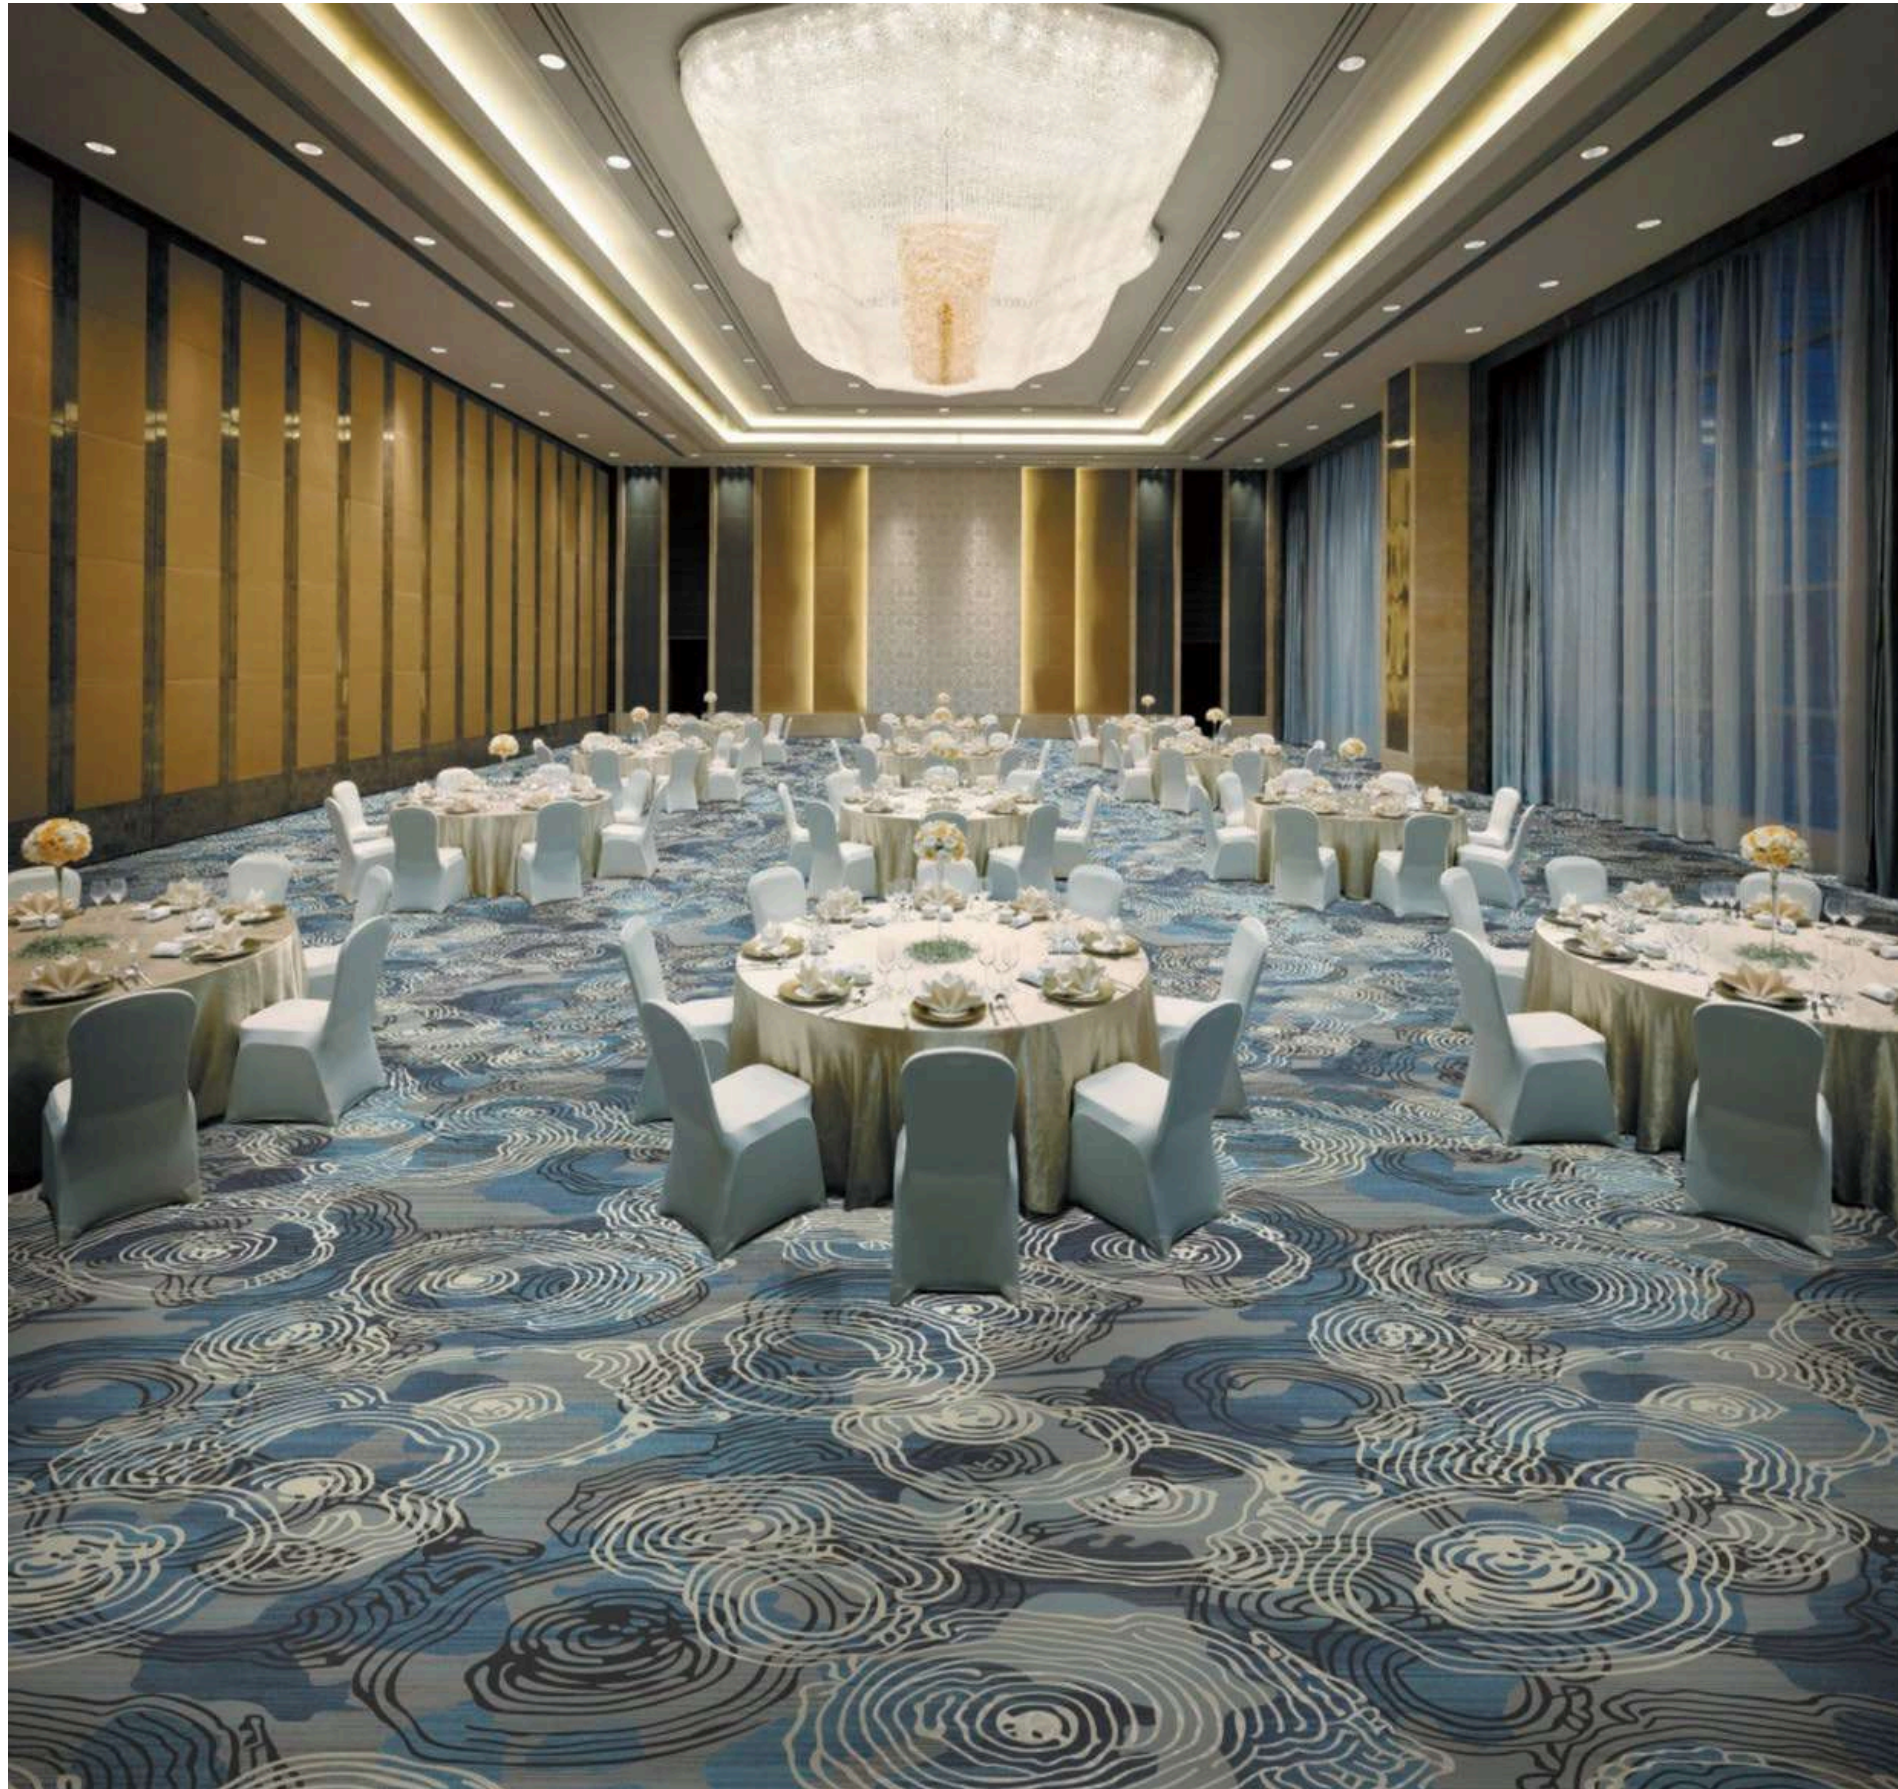

SENTIASA TERMURAH

**HARGA SUPPLY
RM 3.80/SQFT**

**HARGA SUPPLY
& INSTALL**

RM 4.80/SQFT