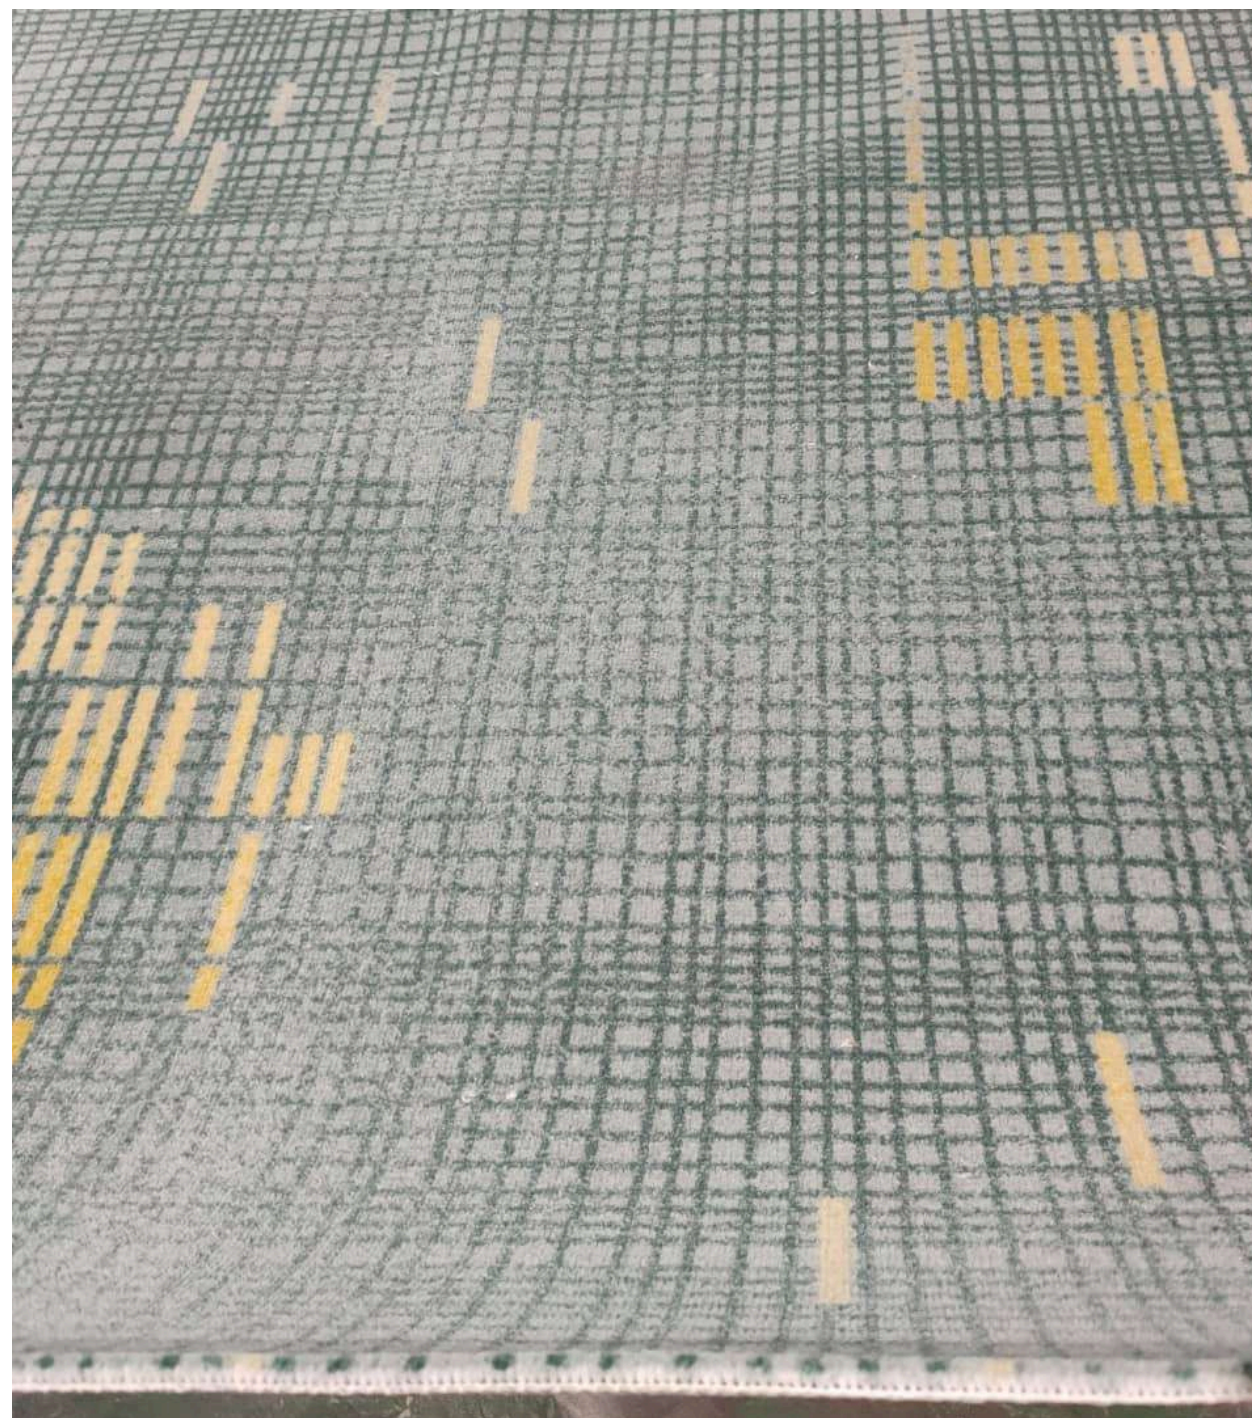

SENTIASA TERMURAH

PRODUCT SAMPLE

KL809

REPEAT: 200*203CM

HARGA SUPPLY
RM 3.80/SQFT

HARGA SUPPLY
& INSTALL

RM 4.80/SQFT