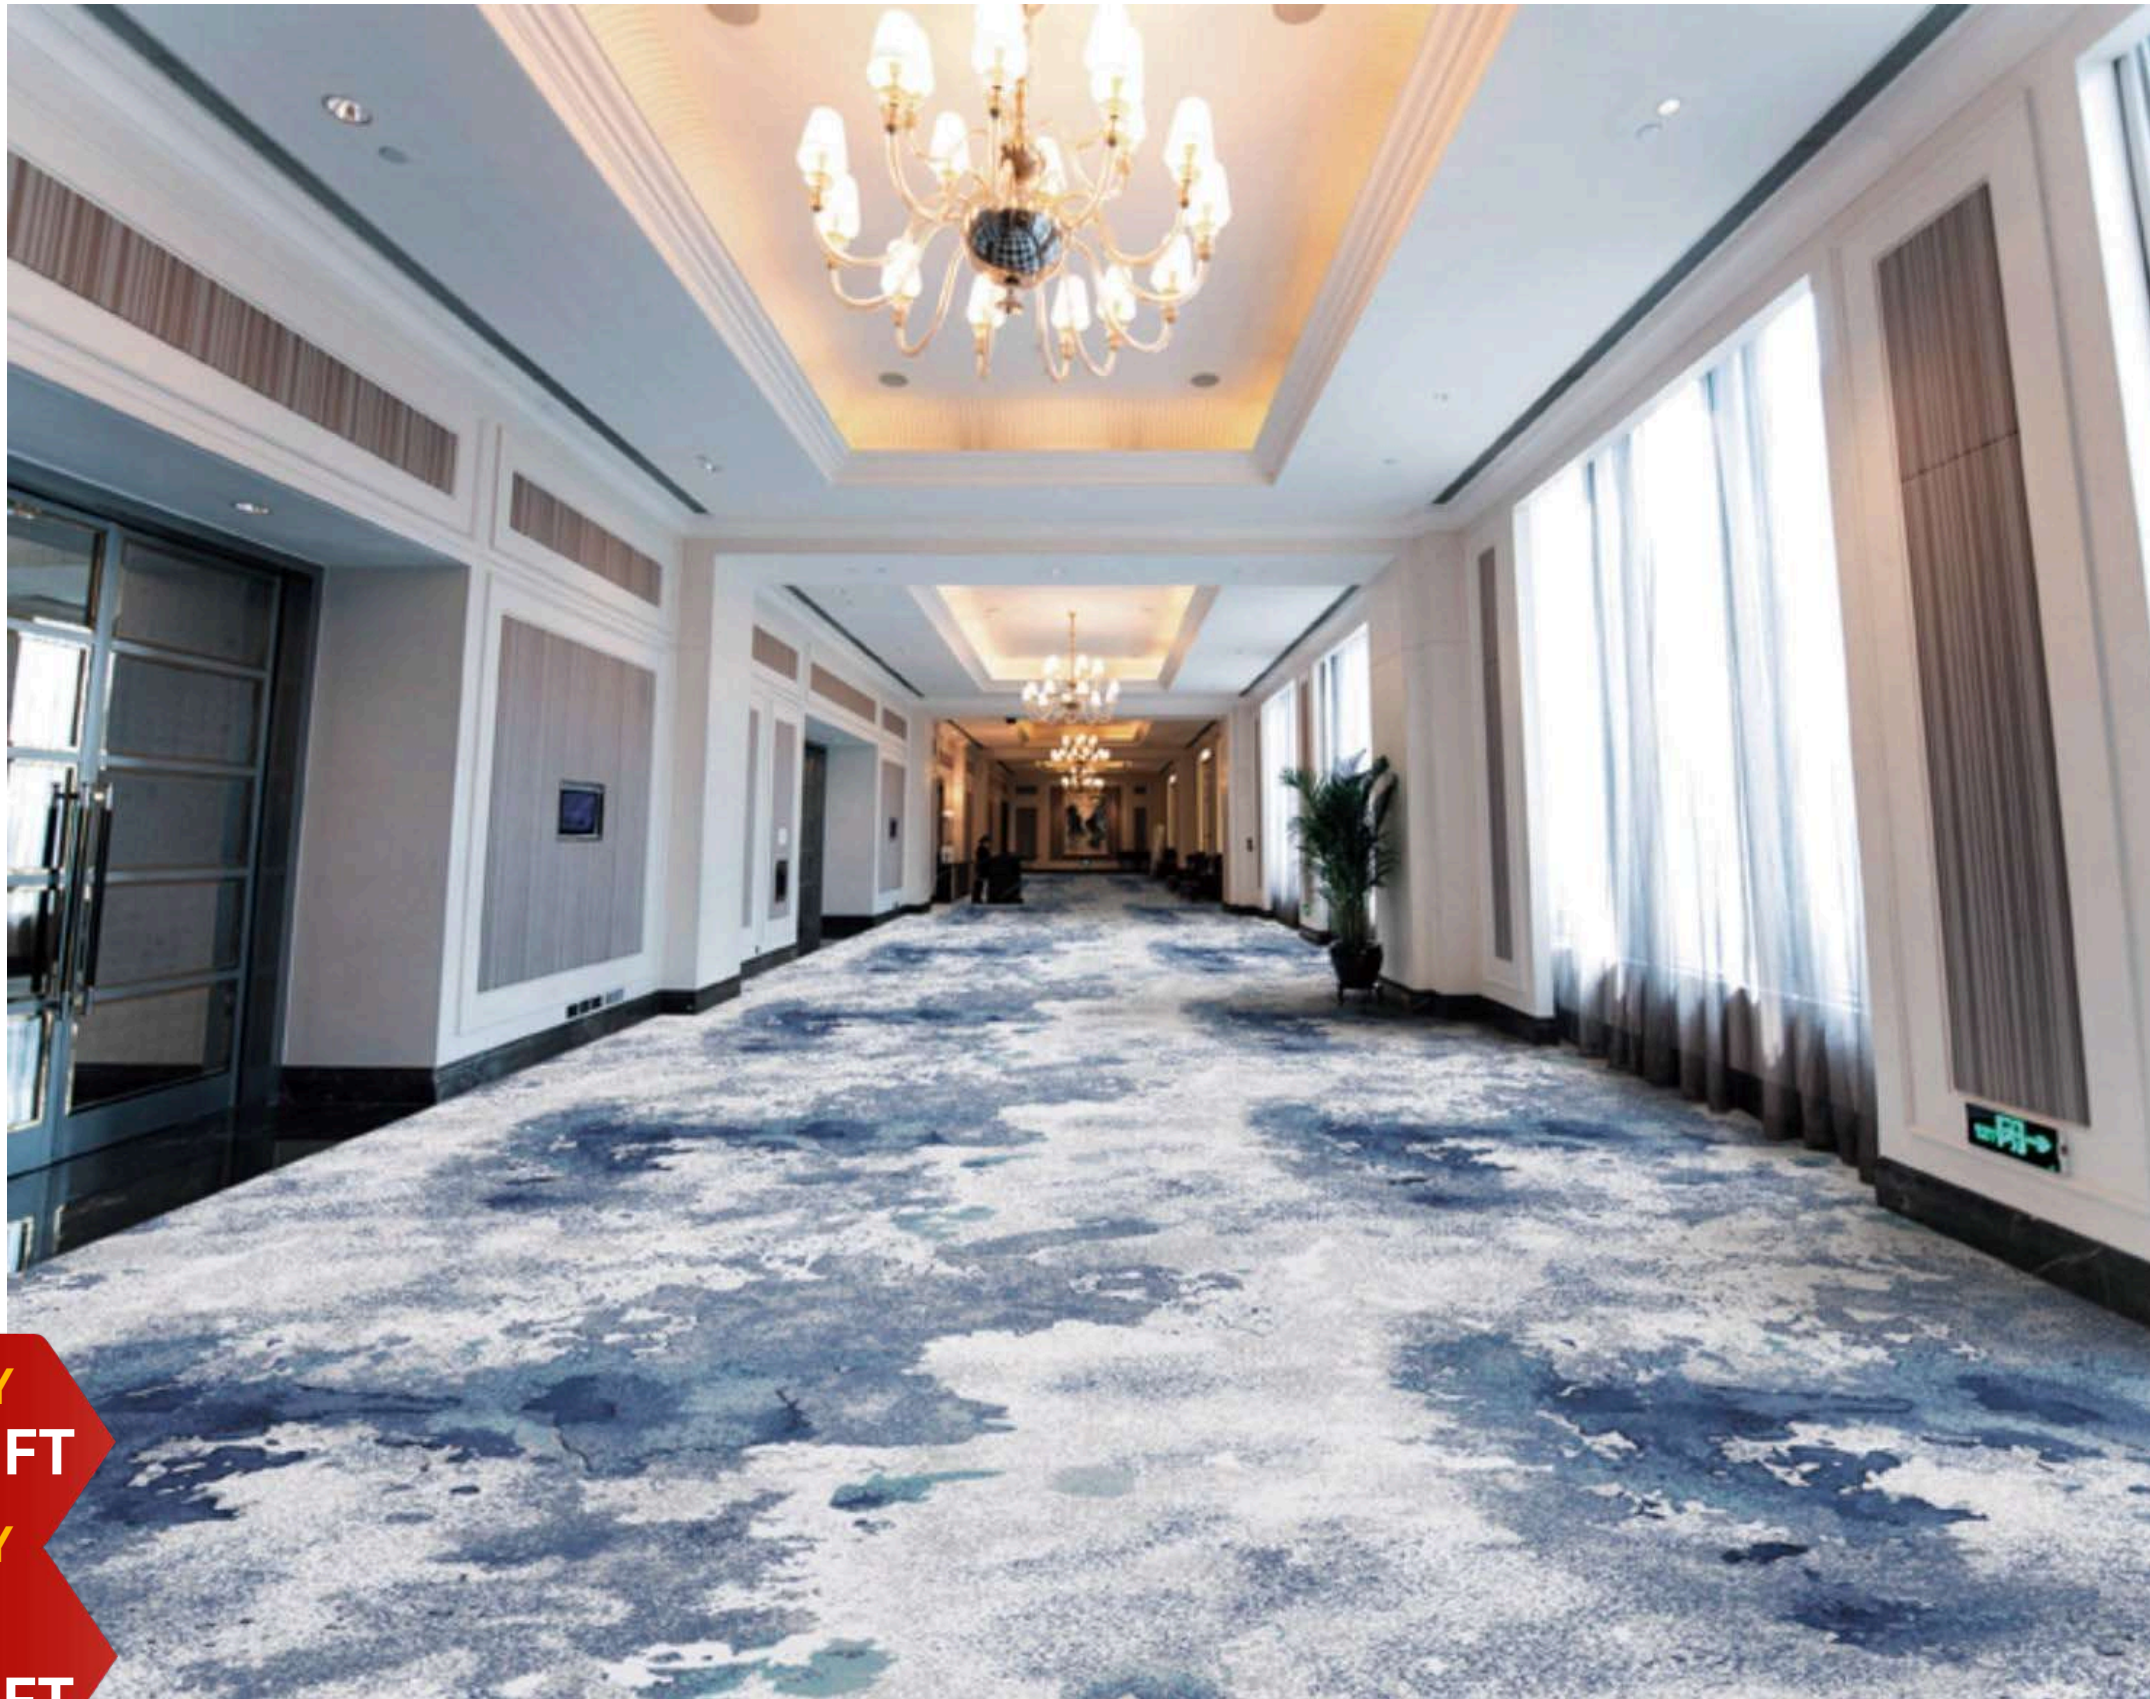

SENTIASA TERMURAH

**HARGA SUPPLY
RM 3.80/SQFT**

**HARGA SUPPLY
& INSTALL**

RM 4.80/SQFT

KL805