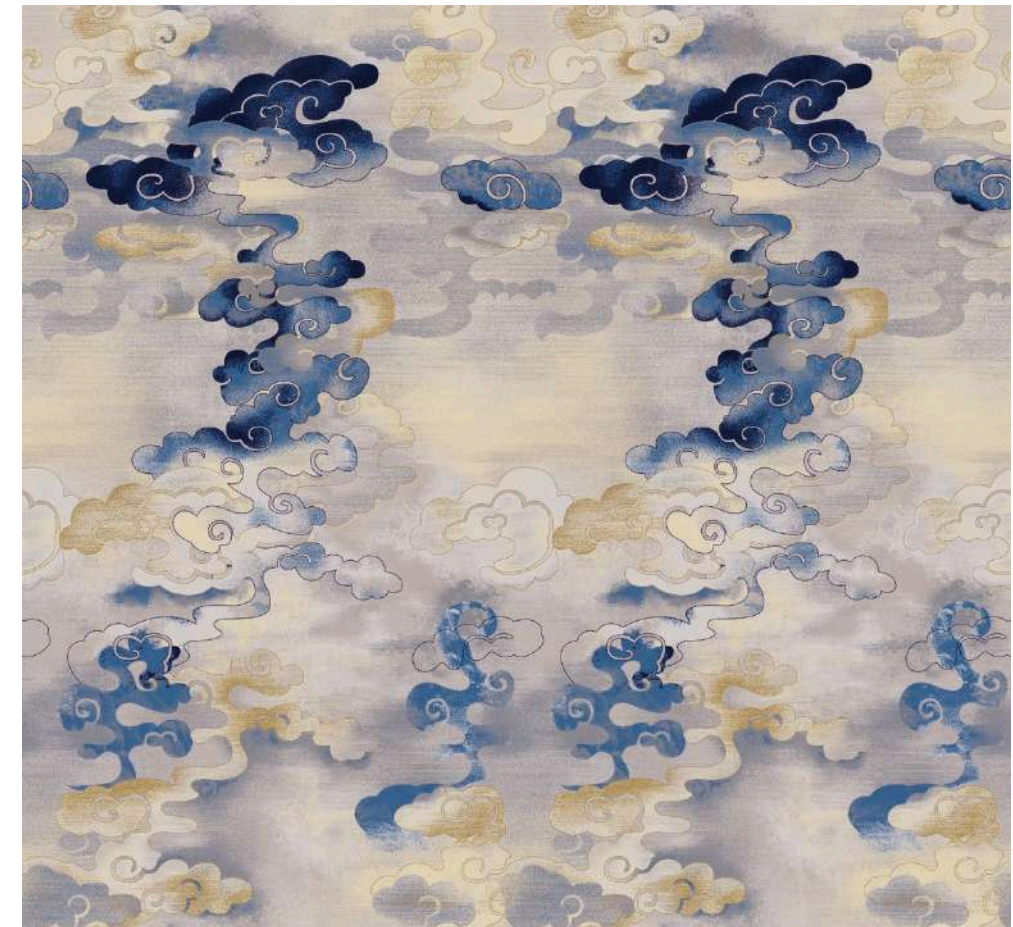

KL806

REPEAT: 200*373CM

HARGA SUPPLY
RM 3.80/SQFT

HARGA SUPPLY
& INSTALL

RM 4.80/SQFT

SENTIASA TERMURAH

PRODUCT SAMPLE

KL806