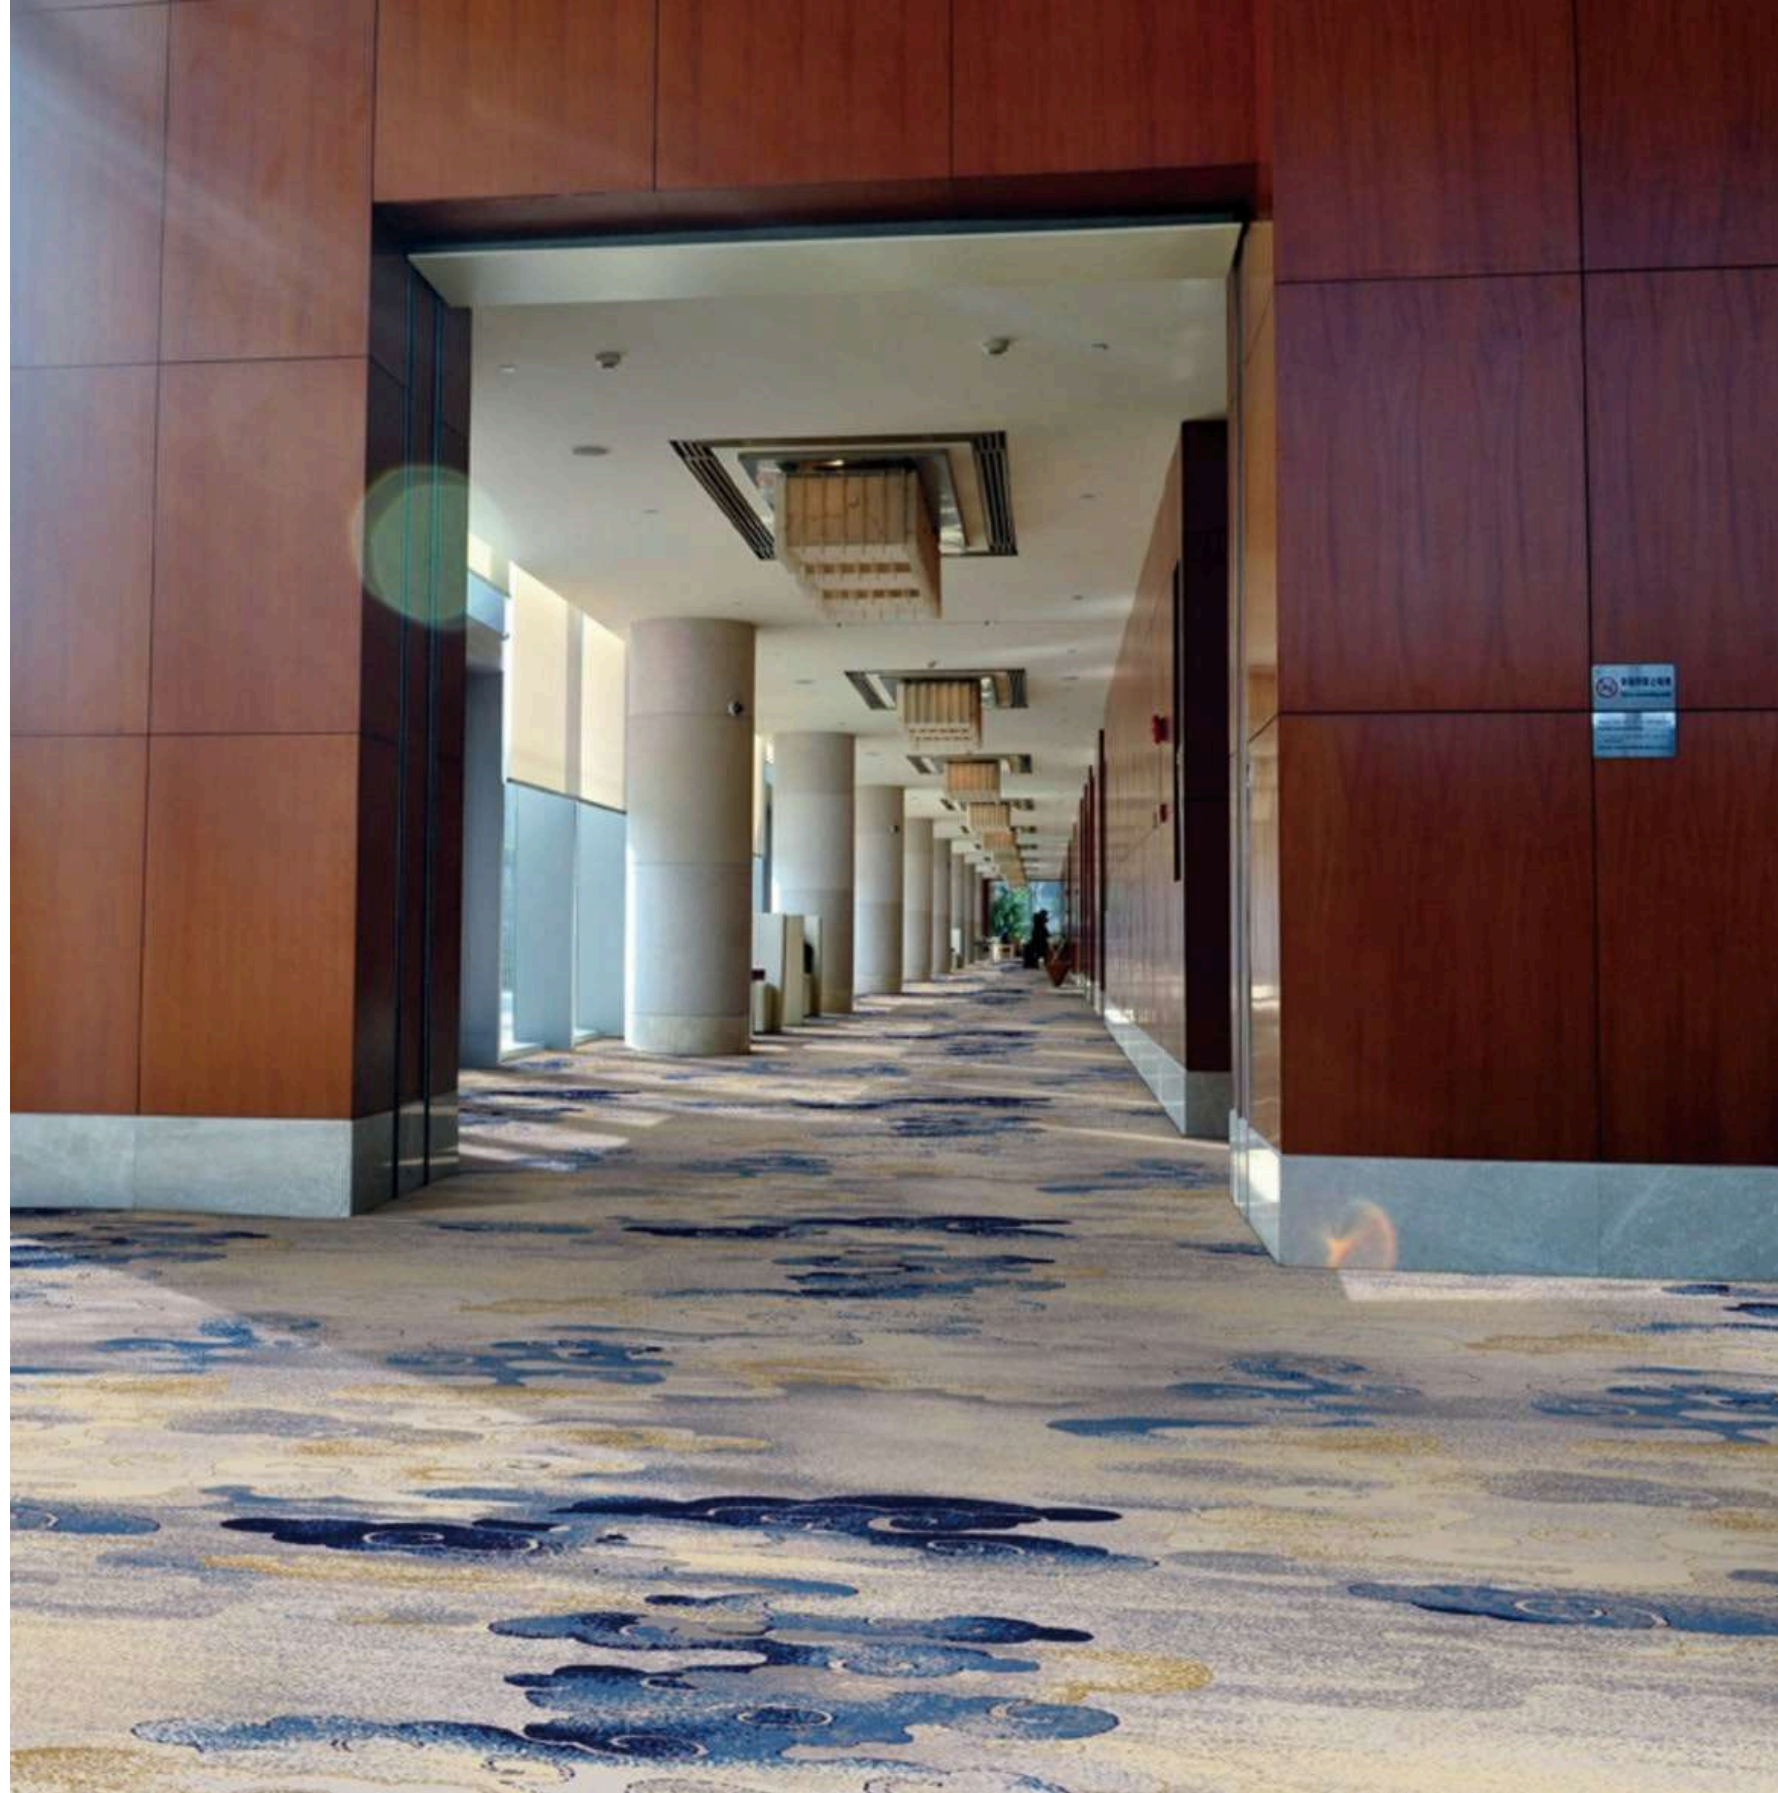

SENTIASA TERMURAH

KL806

**HARGA SUPPLY
RM 3.80/SQFT**

**HARGA SUPPLY
& INSTALL**

RM 4.80/SQFT