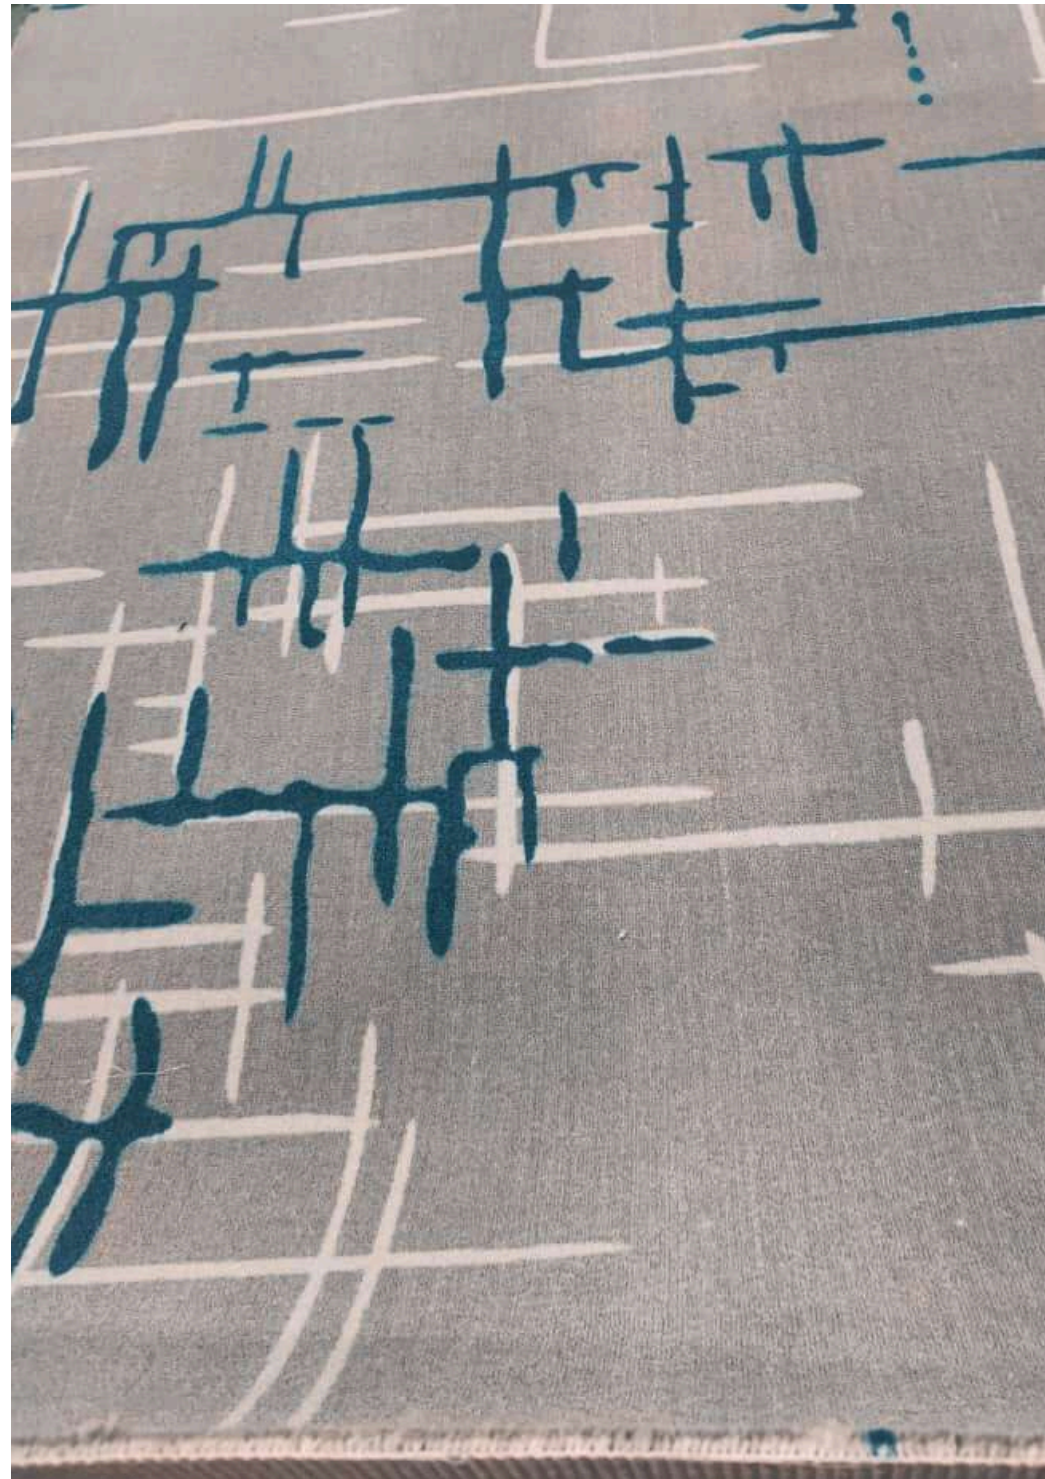

REPEAT: 200*315CM

HARGA SUPPLY
RM 3.80/SQFT

HARGA SUPPLY
& INSTALL

RM 4.80/SQFT

PRODUCT SAMPLE

SENTIASA TERMURAH

KL811

REPEAT: 200*315CM