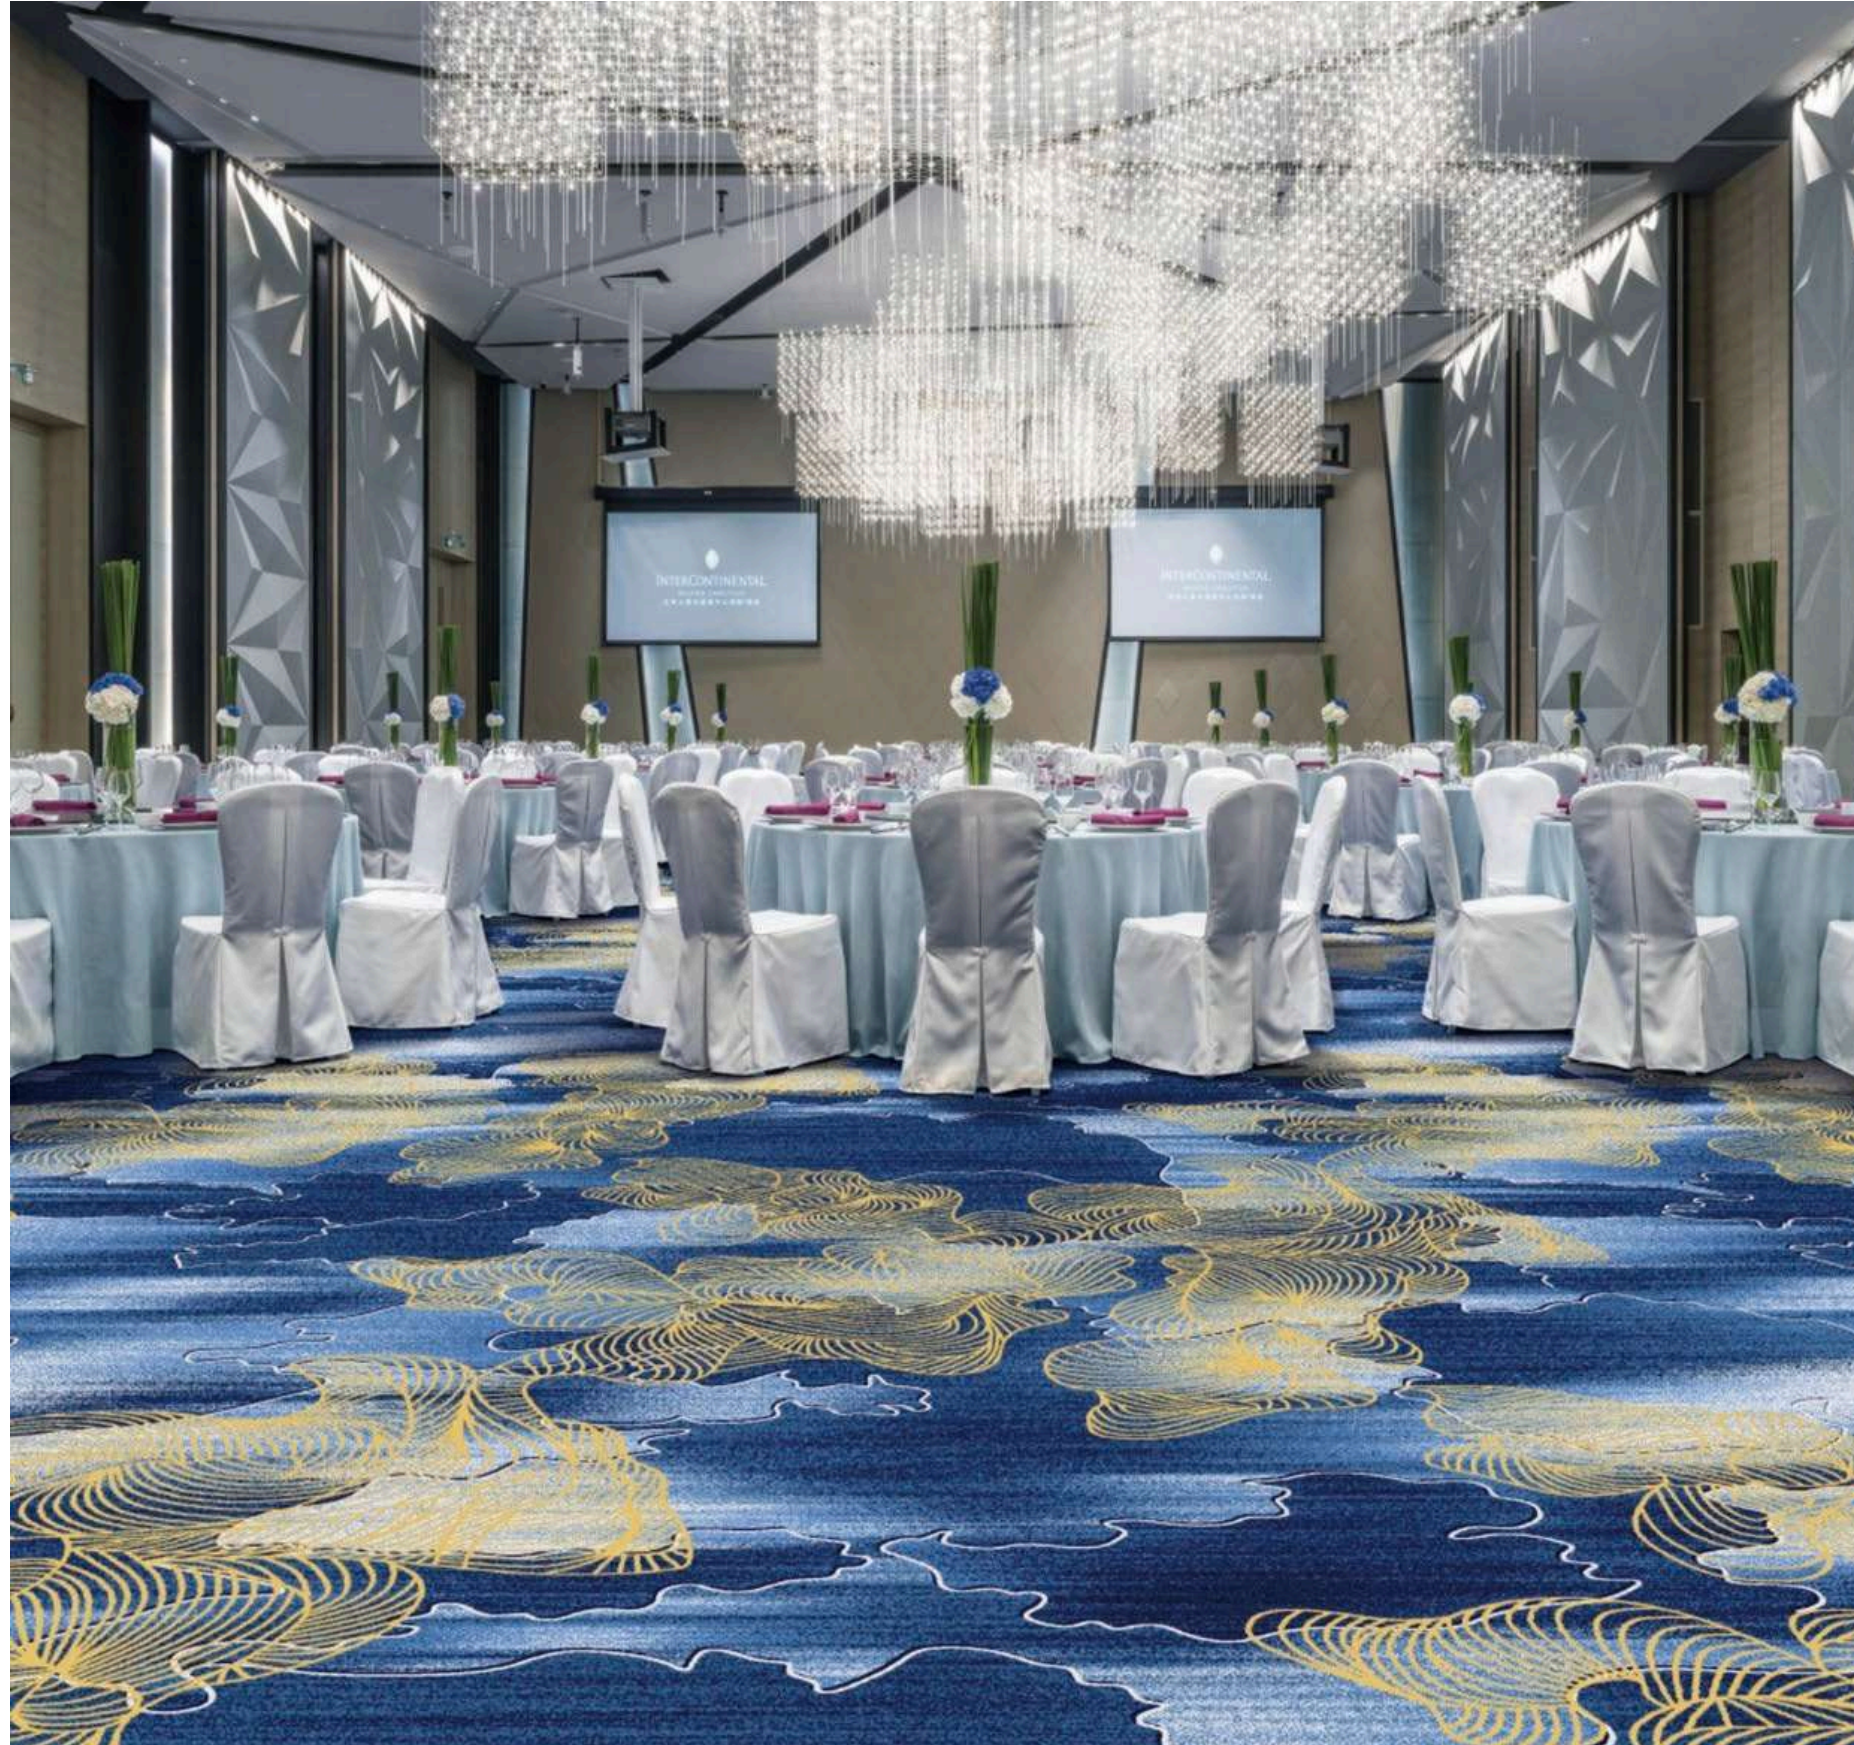

SENTIASA TERMURAH

KL802

**HARGA SUPPLY
RM 3.80/SQFT**

**HARGA SUPPLY
& INSTALL**

RM 4.80/SQFT