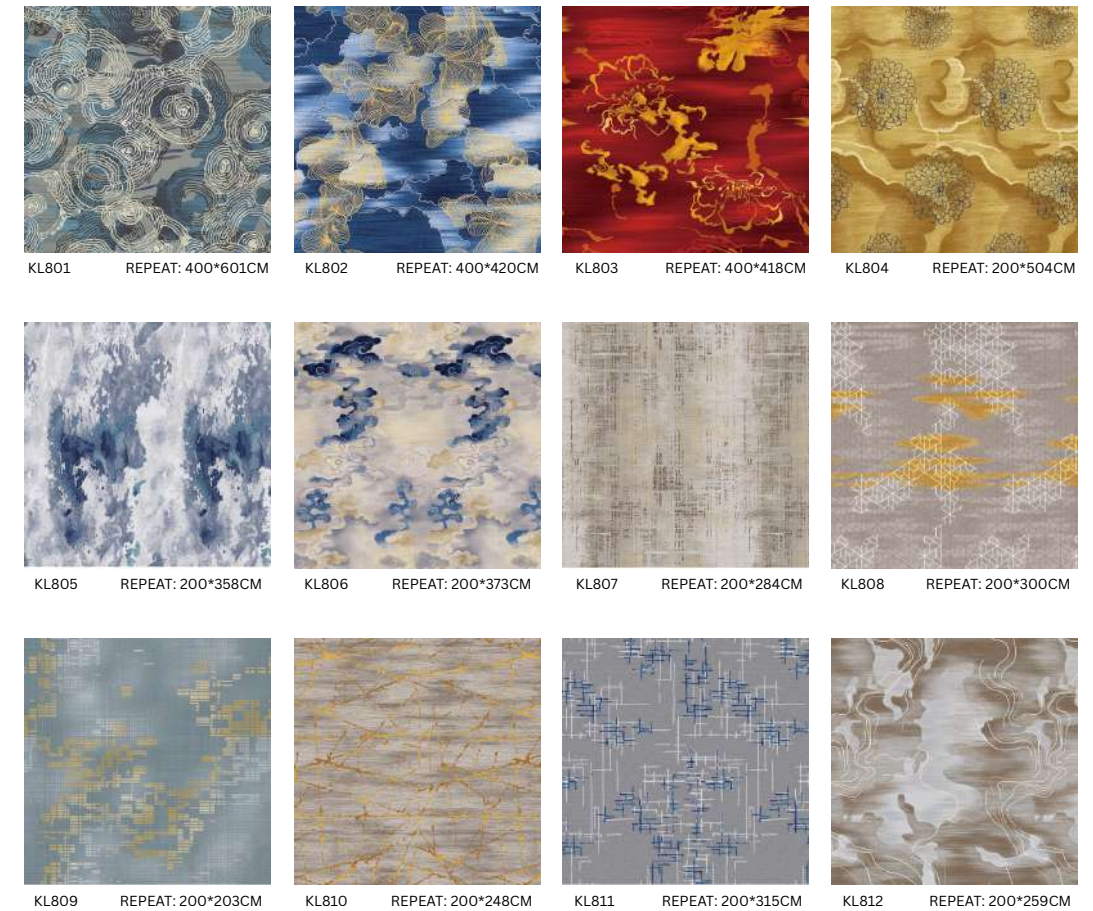

SUITABILITY

For Public Areas, Ballroom, Corridors, Guest Room, Restaurant, Casino, VIP Lounge, Staircase, etc.

DISCLAIMER

This carpet is manufactured and sold for floor covering use only.

The designs and colors shown in this catalogue are for illustration purposes only and may vary slightly from the actual product due to printing and screen display differences.